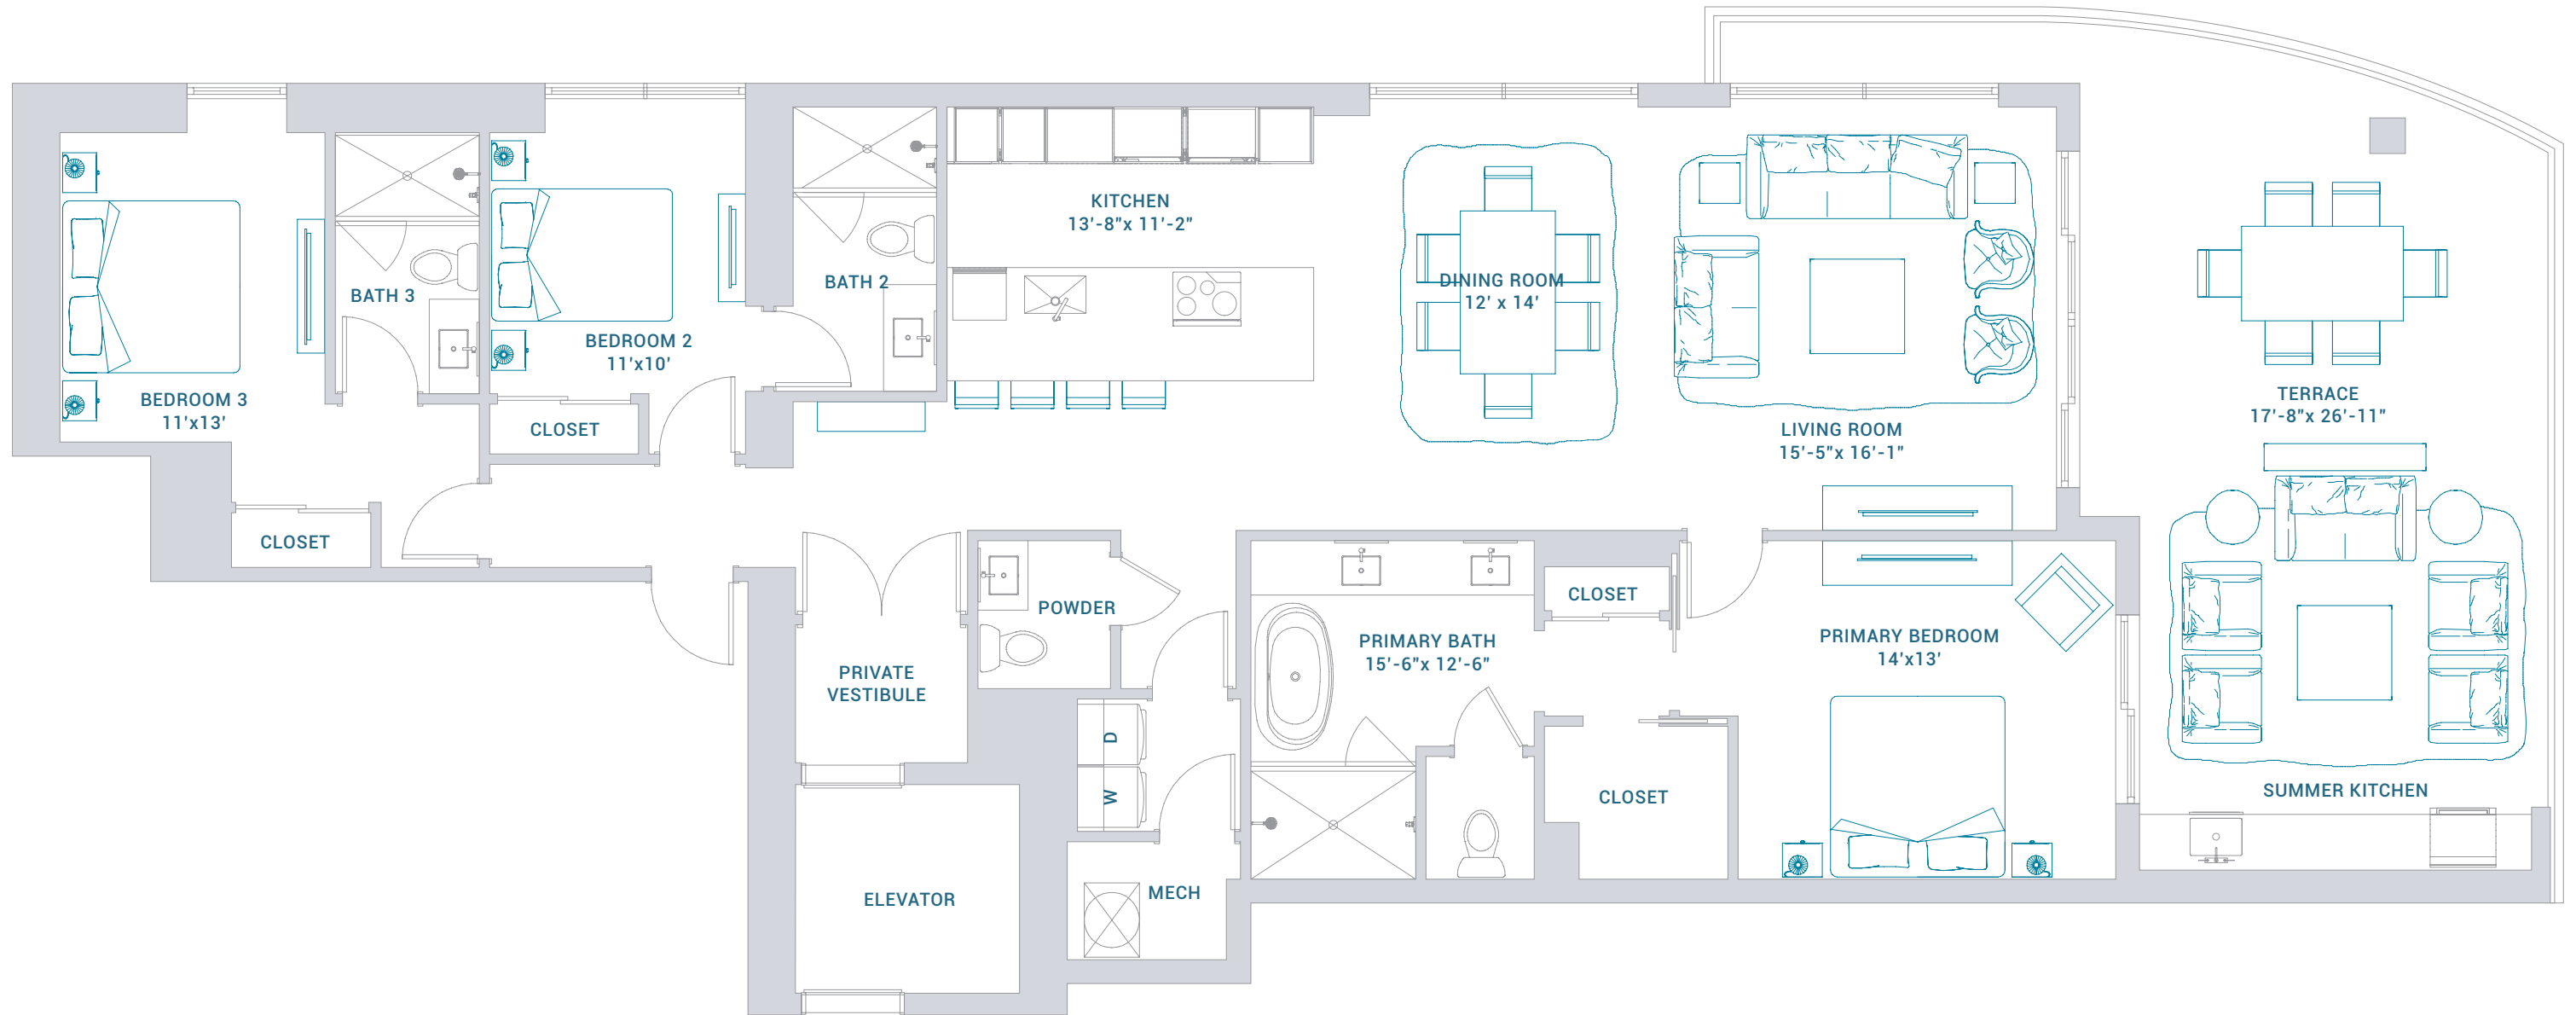

RESIDENCE A

Floors 7 - 18

3 BEDROOMS | 3.5 BATHROOMS

INTERIOR	1,778 SQ FT	165 SQ M
EXTERIOR	556 SQ FT	52 SQ M
TOTAL	2,334 SQ FT	217 SQ M

Intracoastal & Private Dock

RESIDENCE B

Floors 7 - 18

3 BEDROOMS | 3.5 BATHROOMS

INTERIOR	1,866 SQ FT	173 SQ M
TERRACE	556 SQ FT	52 SQ M
TOTAL	2,422 SQ FT	225 SQ M

Intracoastal & Private Dock

RESIDENCE C

Floor 7

2 BEDROOMS + DEN | 2.5 BATHROOMS

INTERIOR	1,799 SQ FT	167 SQ M
TERRACE	954 SQ FT	89 SQ M
TOTAL	2,753 SQ FT	256 SQ M

INTERIOR	1,786 SQ FT	166 SQ M
TERRACE	578 SQ FT	54 SQ M
TOTAL	2,374 SQ FT	221 SQ M

Intracoastal & Private Dock

RESIDENCE LPH-A

Floor 19

3 BEDROOMS + DEN | 3.5 BATHROOMS

INTERIOR	2,770 SQ FT	257 SQ M
TERRACE	1,928 SQ FT	179 SQ M
TOTAL	4,698 SQ FT	436 SQ M

Intracoastal & Private Dock

RESIDENCE LPH-A

Floors 20 - 21

3 BEDROOMS + DEN | 3.5 BATHROOMS

INTERIOR	2,770 SQ FT	257 SQ M
TERRACE	1,065 SQ FT	99 SQ M
TOTAL	3,835 SQ FT	356 SQ M

Intracoastal & Private Dock

RESIDENCE LPH-B