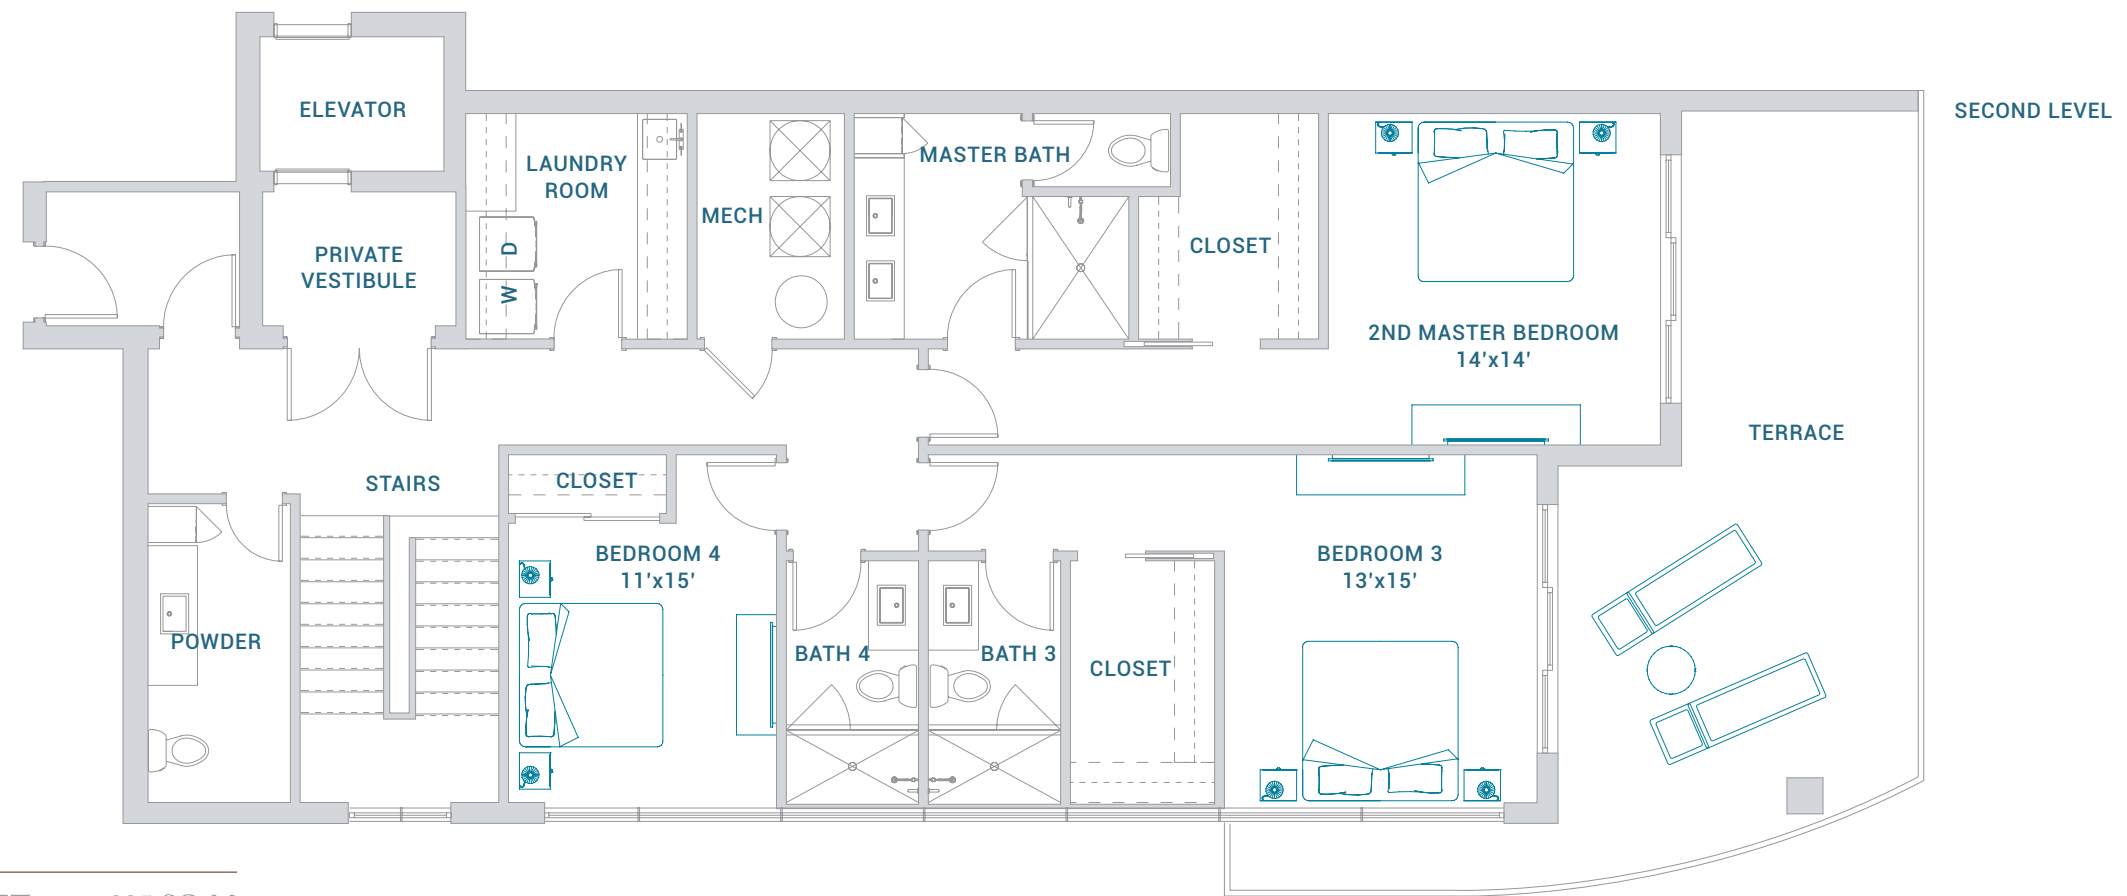

Intracoastal & Private Dock

RESIDENCE LPH-A

Floors 20 - 21

3 BEDROOMS + DEN | 3.5 BATHROOMS

INTERIOR	2,770 SQ FT	257 SQ M
TERRACE	1,065 SQ FT	99 SQ M
TOTAL	3,835 SQ FT	356 SQ M

Intracoastal & Private Dock

RESIDENCE LPH-B

Floor 19

3 BEDROOMS + DEN | 4 BATHROOMS

INTERIOR	2,755 SQ FT	256 SQ M
TERRACE	2,140 SQ FT	199 SQ M
TOTAL	4,895 SQ FT	455 SQ M

Intracoastal & Private Dock

RESIDENCE LPH-B

Floors 20 - 21

3 BEDROOMS + DEN | 4 BATHROOMS

INTERIOR	2,755 SQ FT	256 SQ M
TERRACE	1,500 SQ FT	139 SQ M
TOTAL	4,255 SQ FT	395 SQ M

Intracoastal & Private Dock

Townhouse B

Floors 1-2

4 BEDROOMS | 4.5 BATHROOMS

INTERIOR	3,170 SQ FT	295 SQ M
TERRACE	872 SQ FT	81 SQ M
TOTAL	4,042 SQ FT	376 SQ M

Intracoastal & Marina

Townhouse C

Floors 3-5

4 BEDROOMS | 5 BATHROOMS | 2 POWDER ROOMS
 ROOFTOP ENTERTAINMENT TERRACE | PLUNGE POOL

INTERIOR	4,471 SQ FT	415 SQ M
TERRACE	1,833 SQ FT	170 SQ M
TOTAL	6,304 SQ FT	585 SQ M