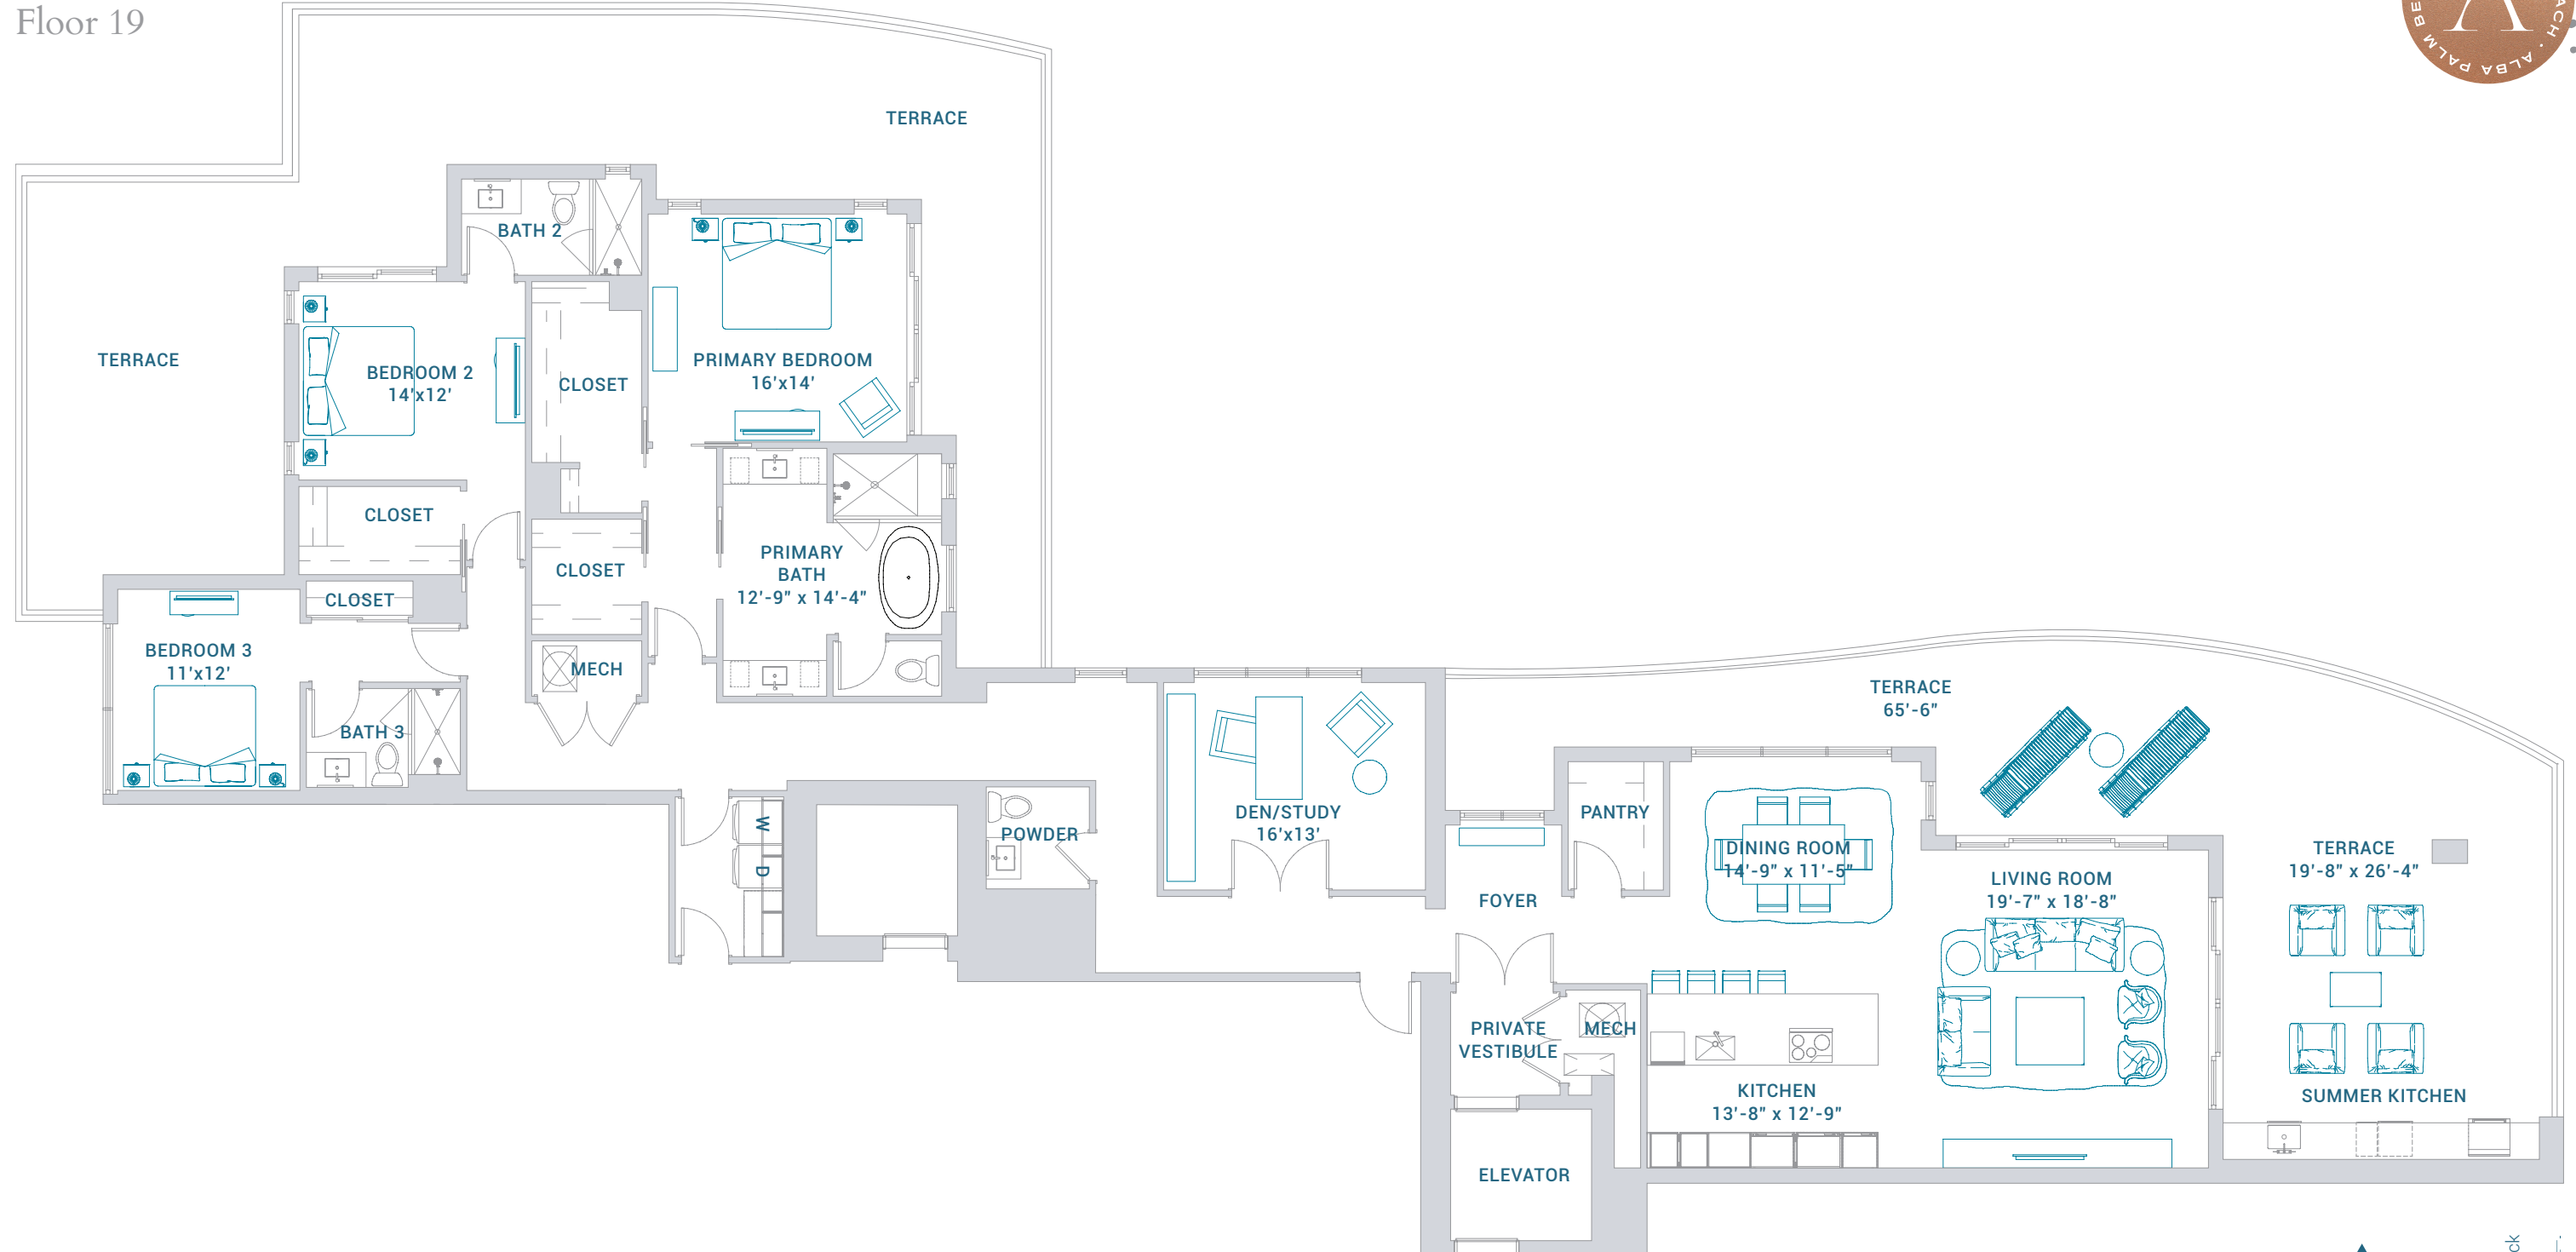

Intracoastal & Private Dock

RESIDENCE C

Floors 7 - 18

2 BEDROOMS + DEN | 2.5 BATHROOMS

INTERIOR	1,799 SQ FT	167 SQ M
TERRACE	570 SQ FT	53 SQ M
TOTAL	2,369 SQ FT	220 SQ M

RESIDENCE D

Floors 7 - 18

3 BEDROOMS | 3 BATHROOMS

INTERIOR	1,786 SQ FT	166 SQ M
TERRACE	578 SQ FT	54 SQ M
TOTAL	2,374 SQ FT	221 SQ M

Intracoastal & Private Dock

RESIDENCE LPH-A

Floor 19

3 BEDROOMS + DEN | 3.5 BATHROOMS

INTERIOR	2,770 SQ FT	257 SQ M
TERRACE	1,928 SQ FT	179 SQ M
TOTAL	4,698 SQ FT	436 SQ M

Intracoastal & Private Dock

RESIDENCE LPH-A

Floors 20 - 21

3 BEDROOMS + DEN | 3.5 BATHROOMS

INTERIOR	2,770 SQ FT	257 SQ M
TERRACE	1,065 SQ FT	99 SQ M
TOTAL	3,835 SQ FT	356 SQ M

Intracoastal & Private Dock

RESIDENCE LPH-B

Floor 19

3 BEDROOMS + DEN | 4 BATHROOMS

INTERIOR	2,755 SQ FT	256 SQ M
TERRACE	2,140 SQ FT	199 SQ M
TOTAL	4,895 SQ FT	455 SQ M

Intracoastal & Private Dock

RESIDENCE LPH-B

Floors 20 - 21

3 BEDROOMS + DEN | 4 BATHROOMS