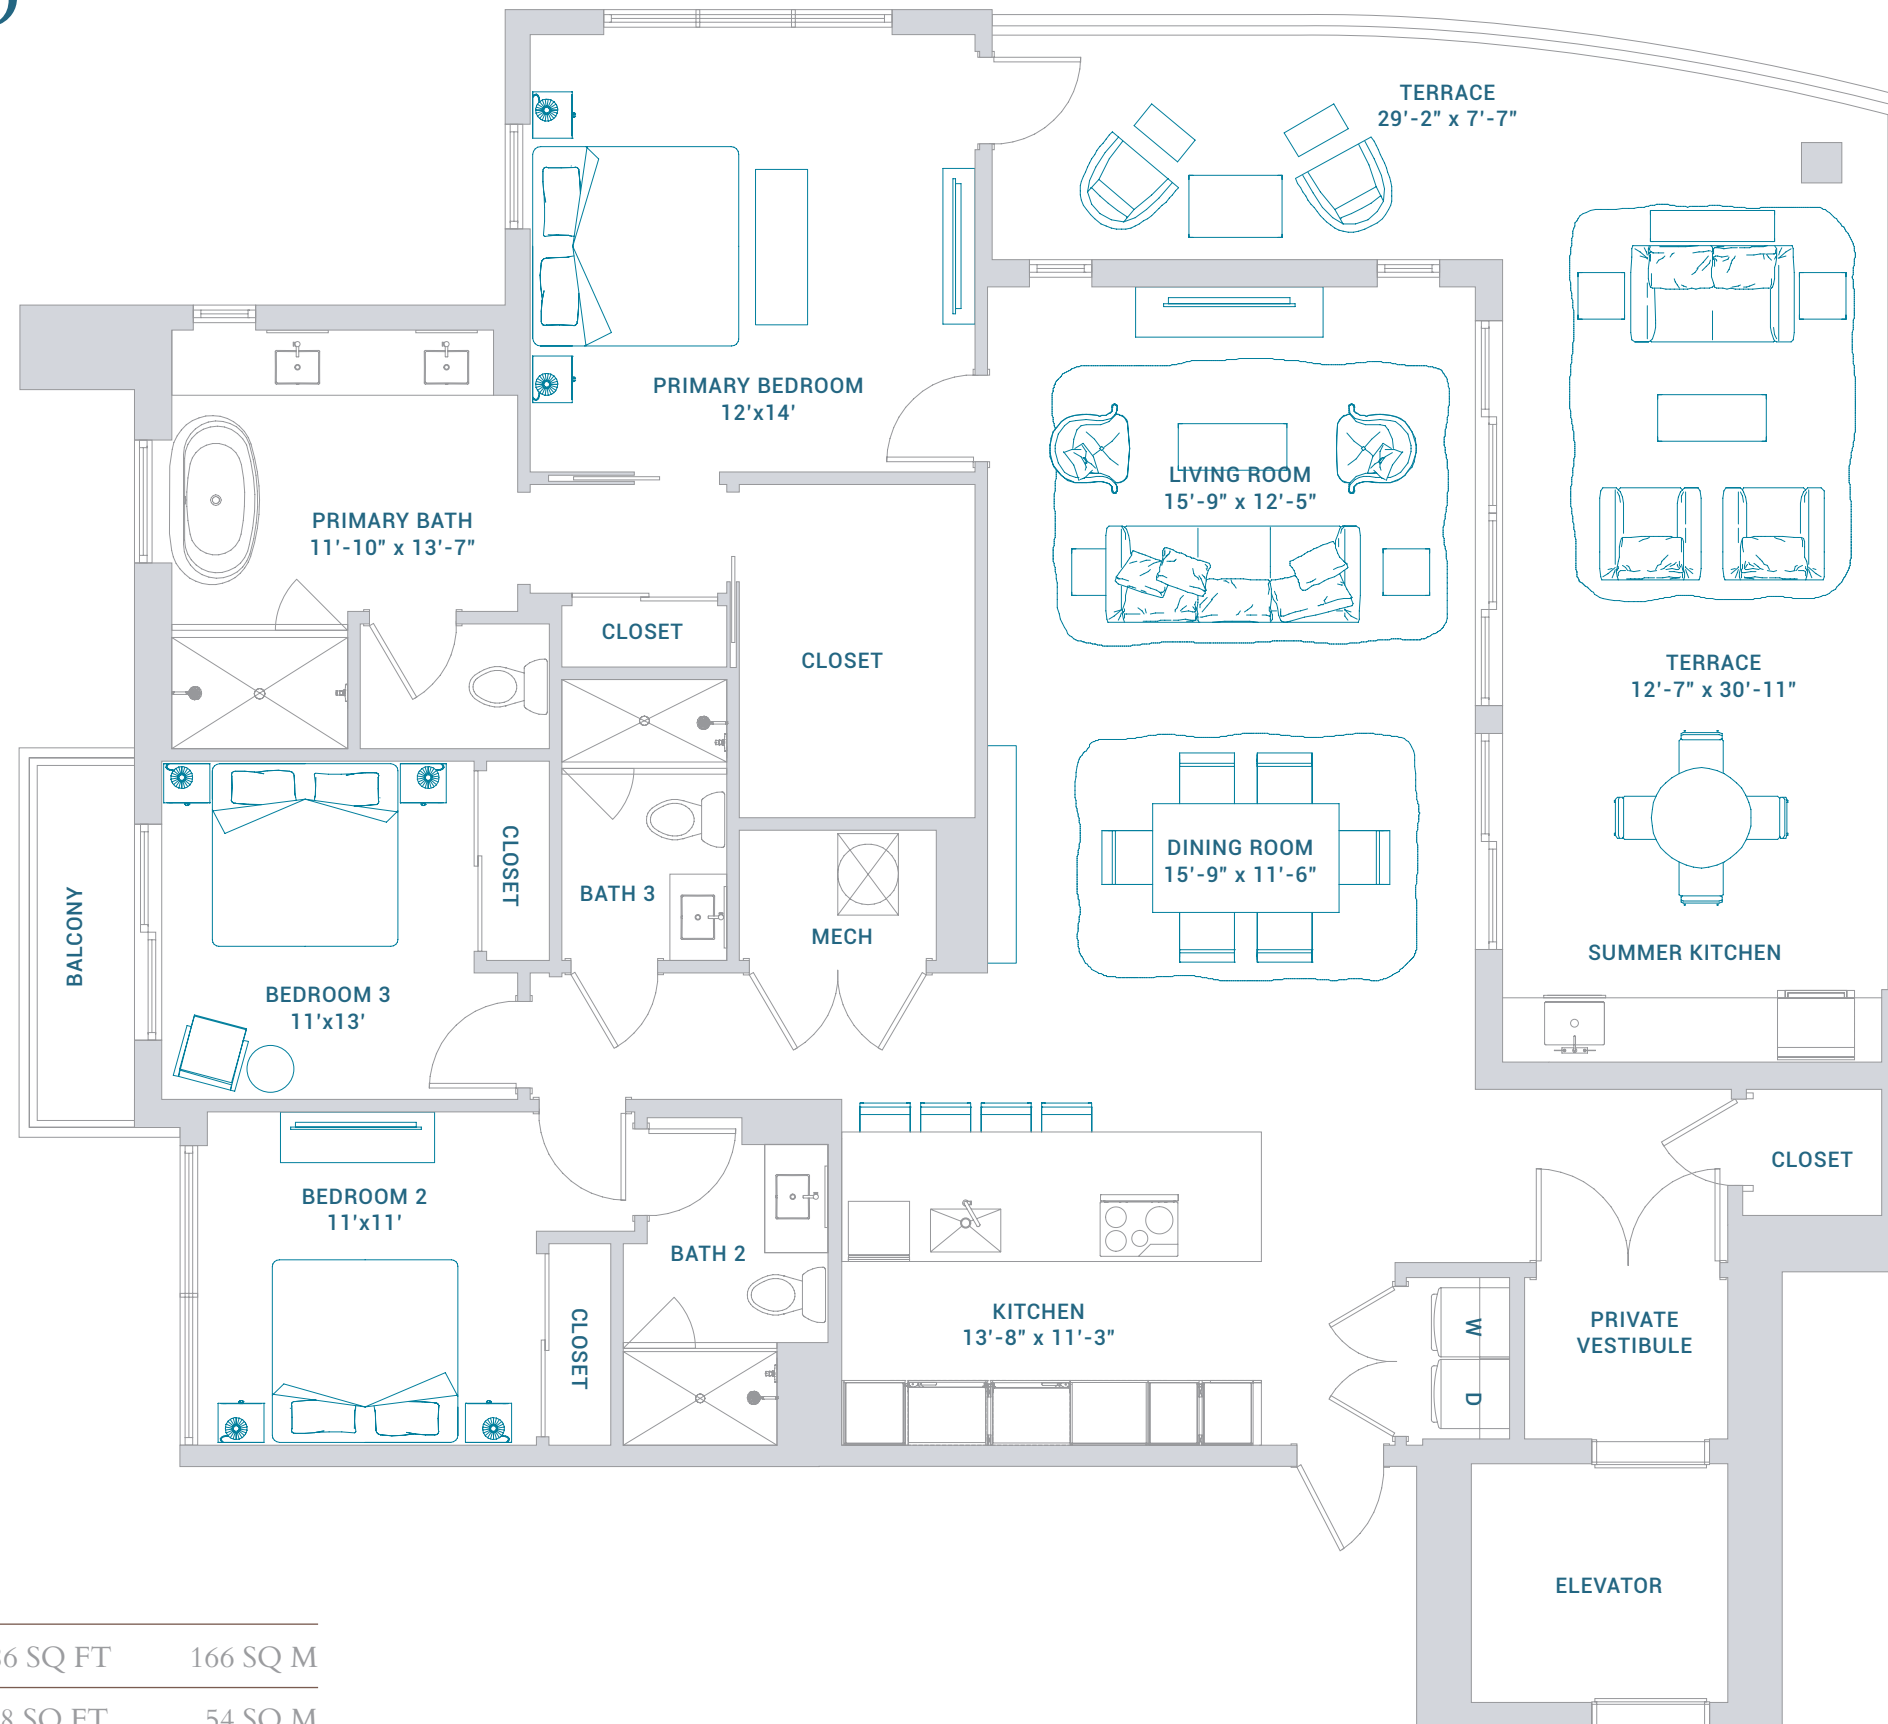

Intracoastal & Private Dock

RESIDENCE C

Floors 7 - 18

2 BEDROOMS + DEN | 2.5 BATHROOMS

INTERIOR	1,799 SQ FT	167 SQ M
TERRACE	570 SQ FT	53 SQ M
TOTAL	2,369 SQ FT	220 SQ M

RESIDENCE D

Floors 7 - 18

3 BEDROOMS | 3 BATHROOMS

INTERIOR	1,786 SQ FT	166 SQ M
TERRACE	578 SQ FT	54 SQ M
TOTAL	2,374 SQ FT	221 SQ M

Intracoastal & Private Dock

RESIDENCE LPH-A

Floor 19

3 BEDROOMS + DEN | 3.5 BATHROOMS

INTERIOR	2,770 SQ FT	257 SQ M
TERRACE	1,928 SQ FT	179 SQ M
TOTAL	4,698 SQ FT	436 SQ M

Intracoastal & Private Dock

RESIDENCE LPH-A

Floors 20 - 21

3 BEDROOMS + DEN | 3.5 BATHROOMS

INTERIOR	2,770 SQ FT	257 SQ M
TERRACE	1,065 SQ FT	99 SQ M
TOTAL	3,835 SQ FT	356 SQ M

Intracoastal & Private Dock

RESIDENCE LPH-B

Floor 19

3 BEDROOMS + DEN | 4 BATHROOMS

INTERIOR	2,755 SQ FT	256 SQ M
TERRACE	2,140 SQ FT	199 SQ M
TOTAL	4,895 SQ FT	455 SQ M

Intracoastal & Private Dock

RESIDENCE LPH-B

Floors 20 - 21

3 BEDROOMS + DEN | 4 BATHROOMS