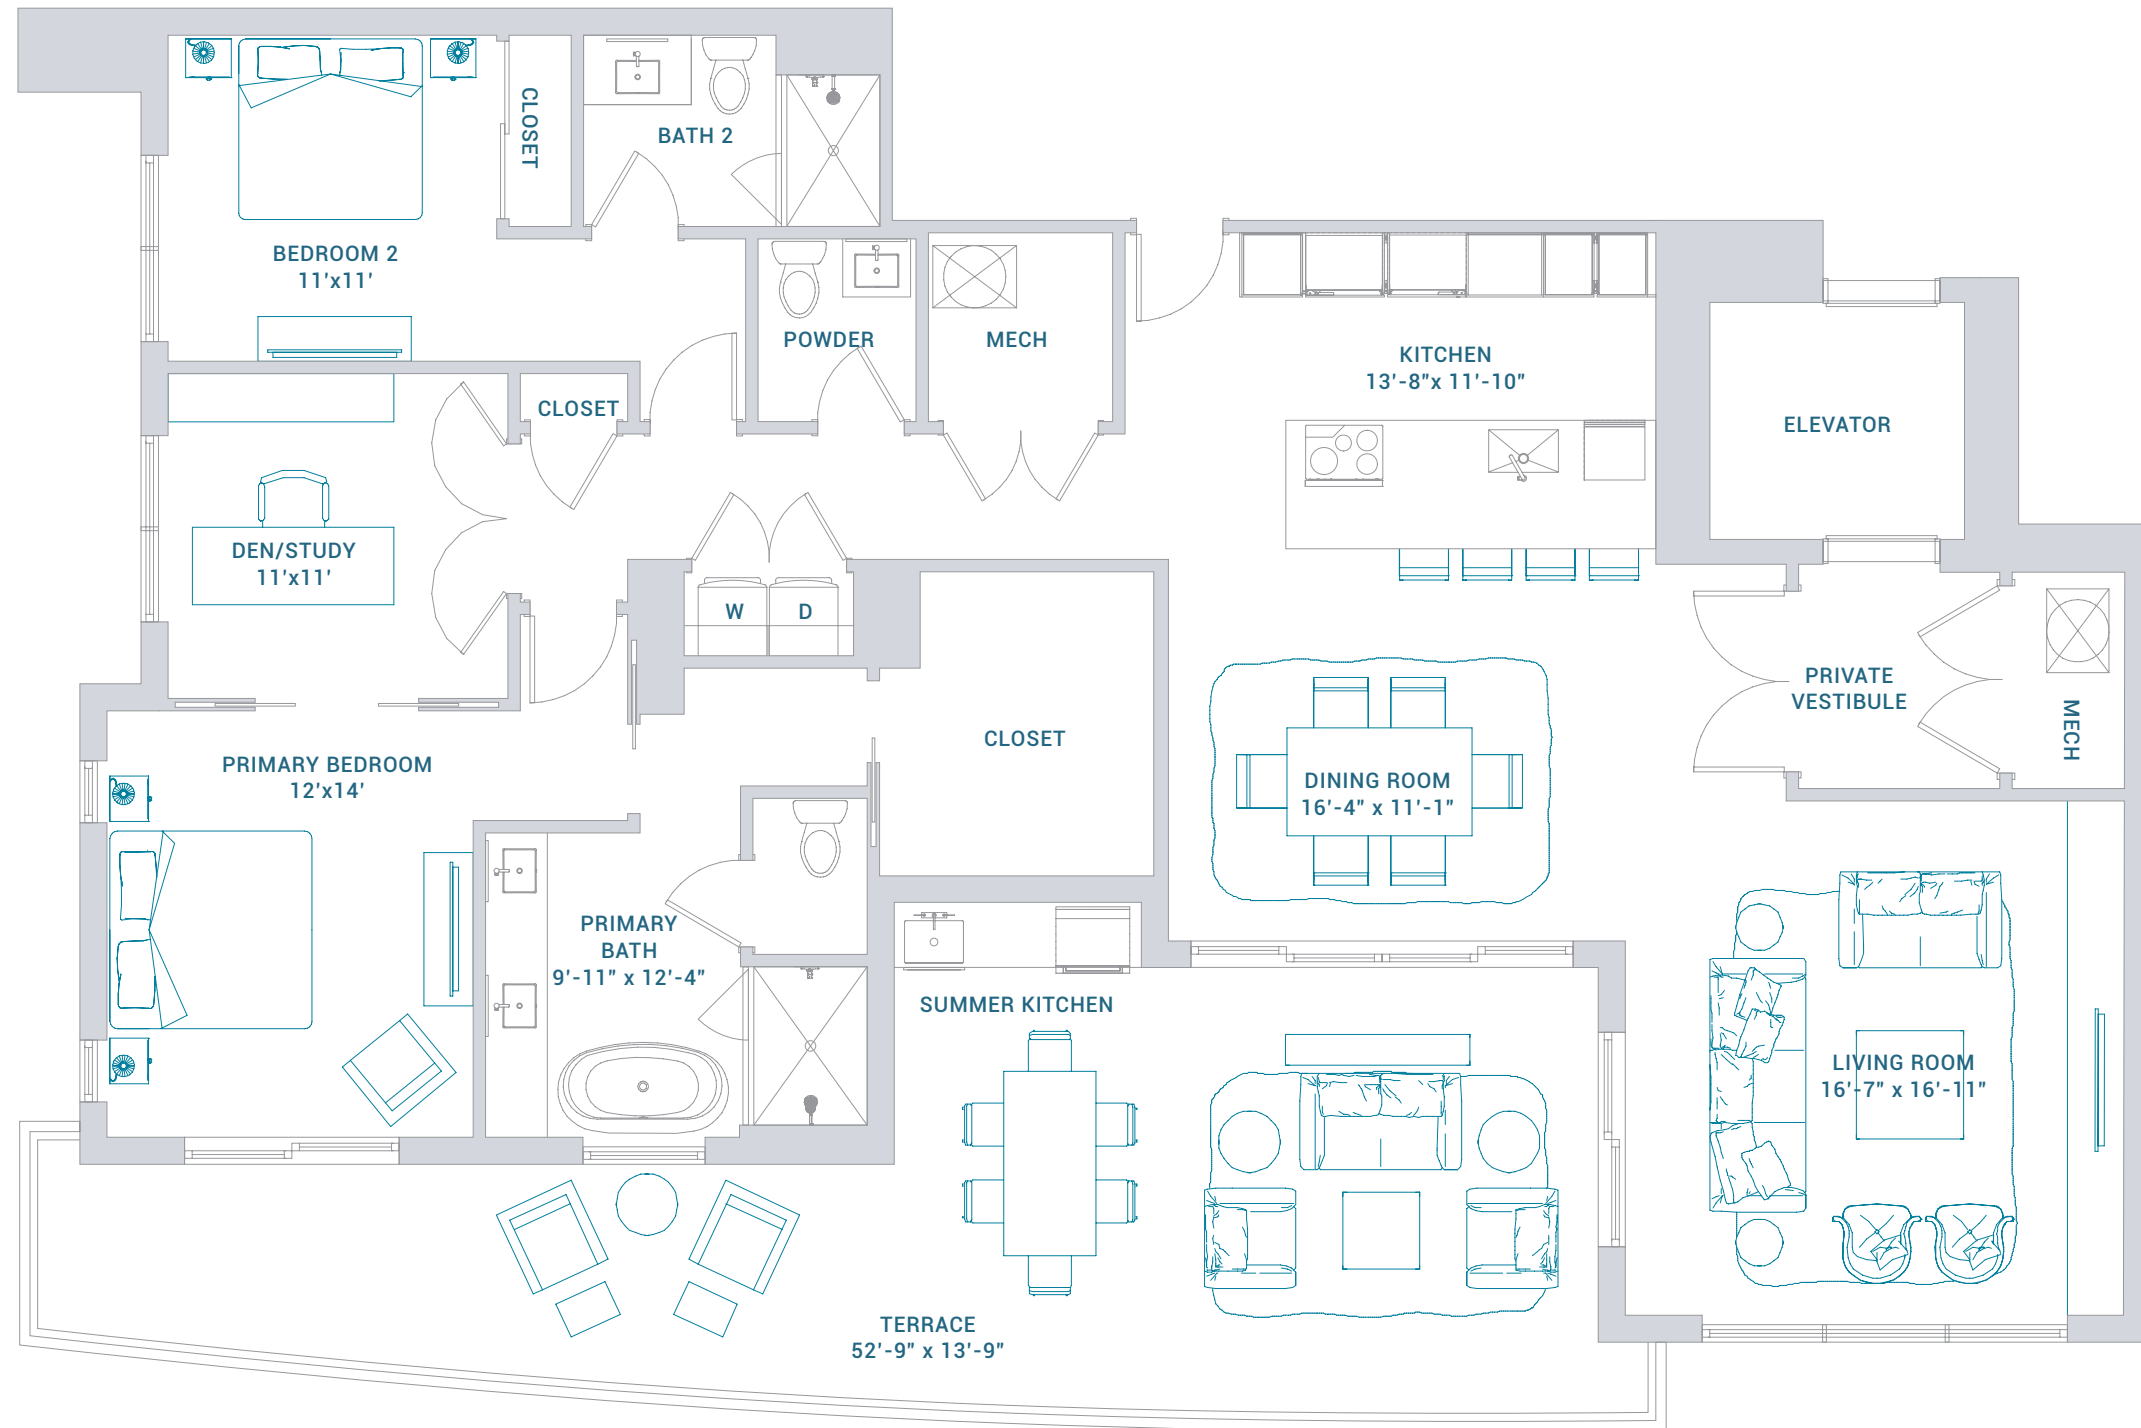

INTERIOR	1,866 SQ FT	173 SQ M
TERRACE	556 SQ FT	52 SQ M
TOTAL	2,422 SQ FT	225 SQ M

Intracoastal & Private Dock

RESIDENCE C

Floor 7

2 BEDROOMS + DEN | 2.5 BATHROOMS

INTERIOR	1,799 SQ FT	167 SQ M
TERRACE	954 SQ FT	89 SQ M
TOTAL	2,753 SQ FT	256 SQ M

Intracoastal & Private Dock

RESIDENCE C

Floors 7 - 18

2 BEDROOMS + DEN | 2.5 BATHROOMS

INTERIOR	1,799 SQ FT	167 SQ M
TERRACE	570 SQ FT	53 SQ M
TOTAL	2,369 SQ FT	220 SQ M

RESIDENCE D

Floors 7 - 18

3 BEDROOMS | 3 BATHROOMS

INTERIOR	1,786 SQ FT	166 SQ M
TERRACE	578 SQ FT	54 SQ M
TOTAL	2,374 SQ FT	221 SQ M

Intracoastal & Private Dock

RESIDENCE LPH-A

Floor 19

3 BEDROOMS + DEN | 3.5 BATHROOMS

INTERIOR	2,770 SQ FT	257 SQ M
TERRACE	1,928 SQ FT	179 SQ M
TOTAL	4,698 SQ FT	436 SQ M

Intracoastal & Private Dock

RESIDENCE LPH-A

Floors 20 - 21

3 BEDROOMS + DEN | 3.5 BATHROOMS

INTERIOR	2,770 SQ FT	257 SQ M
TERRACE	1,065 SQ FT	99 SQ M
TOTAL	3,835 SQ FT	356 SQ M

Intracoastal & Private Dock

RESIDENCE LPH-B