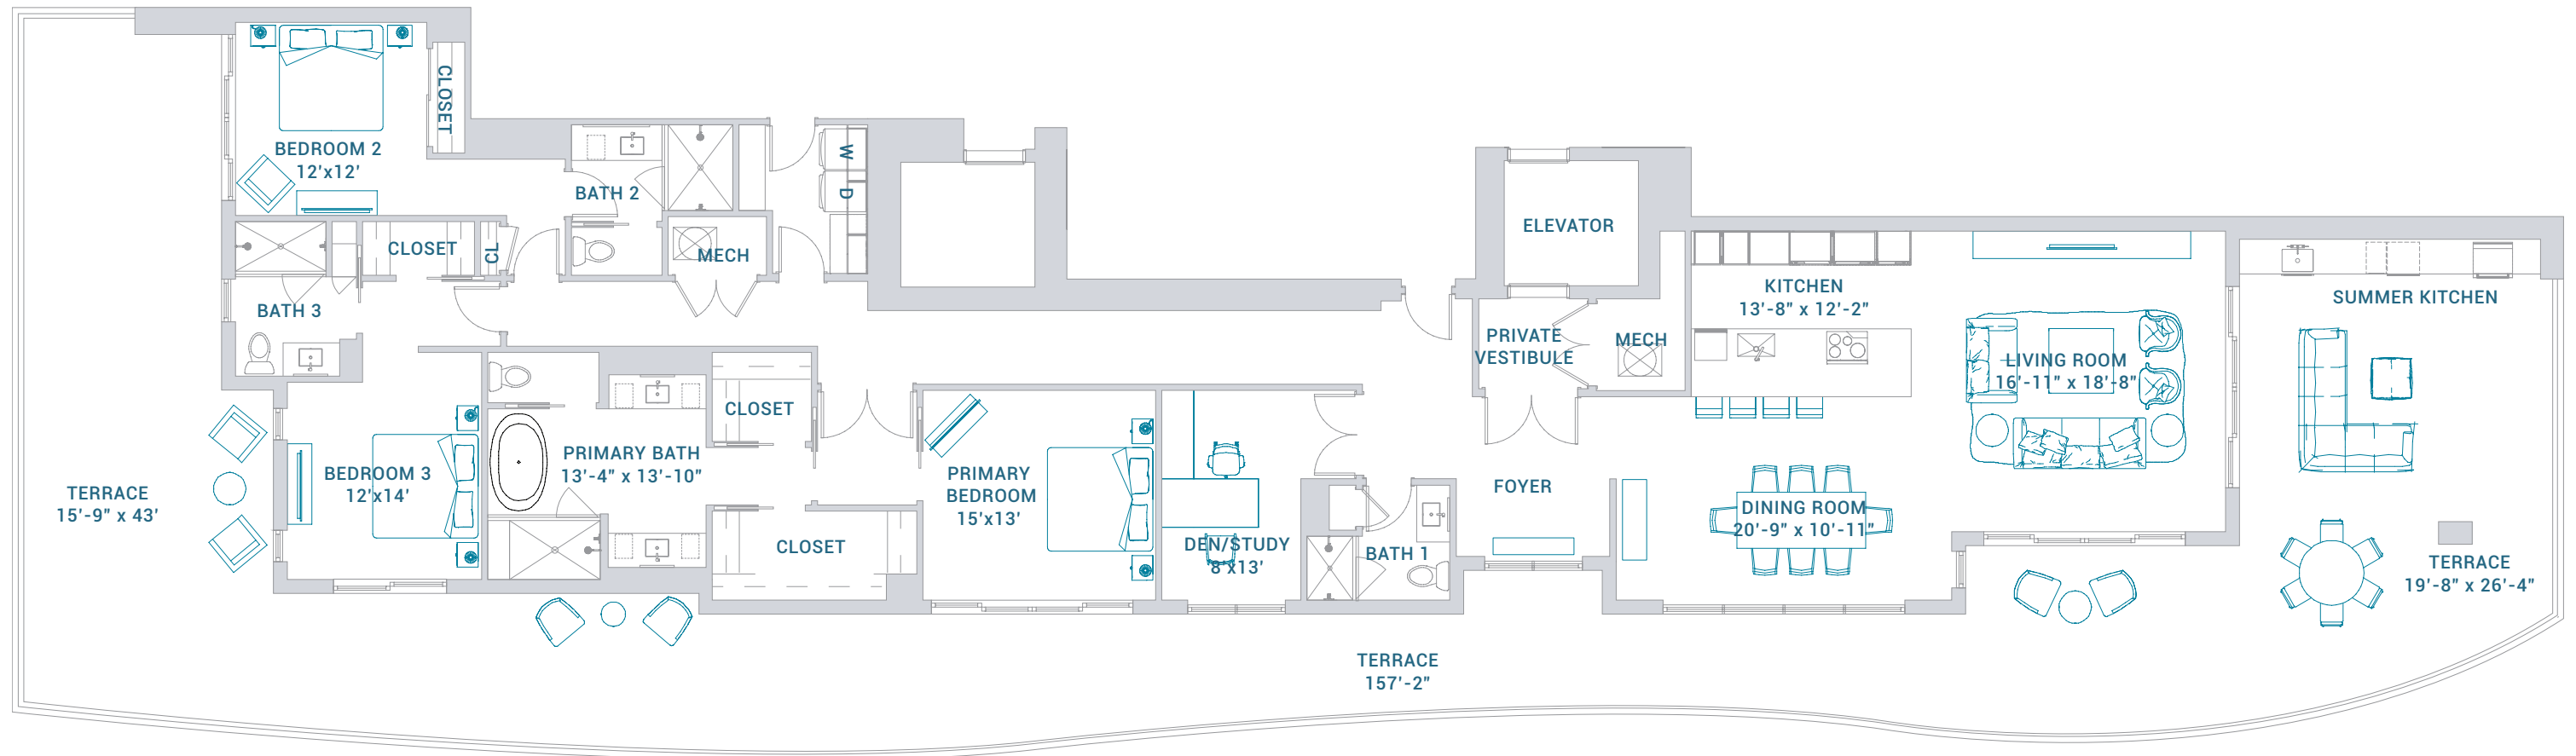

INTERIOR	1,786 SQ FT	166 SQ M
TERRACE	578 SQ FT	54 SQ M
TOTAL	2,374 SQ FT	221 SQ M

Intracoastal & Private Dock

RESIDENCE LPH-A

Floor 19

3 BEDROOMS + DEN | 3.5 BATHROOMS

INTERIOR	2,770 SQ FT	257 SQ M
TERRACE	1,928 SQ FT	179 SQ M
TOTAL	4,698 SQ FT	436 SQ M

Intracoastal & Private Dock

RESIDENCE LPH-A

Floors 20 - 21

3 BEDROOMS + DEN | 3.5 BATHROOMS

INTERIOR	2,770 SQ FT	257 SQ M
TERRACE	1,065 SQ FT	99 SQ M
TOTAL	3,835 SQ FT	356 SQ M

Intracoastal & Private Dock

RESIDENCE LPH-B

Floor 19

3 BEDROOMS + DEN | 4 BATHROOMS

INTERIOR	2,755 SQ FT	256 SQ M
TERRACE	2,140 SQ FT	199 SQ M
TOTAL	4,895 SQ FT	455 SQ M

Intracoastal & Private Dock

RESIDENCE LPH-B

Floors 20 - 21

3 BEDROOMS + DEN | 4 BATHROOMS

INTERIOR	2,755 SQ FT	256 SQ M
TERRACE	1,500 SQ FT	139 SQ M
TOTAL	4,255 SQ FT	395 SQ M

Intracoastal & Private Dock

Townhouse B

Floors 1-2

4 BEDROOMS | 4.5 BATHROOMS

INTERIOR	3,170 SQ FT	295 SQ M
TERRACE	872 SQ FT	81 SQ M
TOTAL	4,042 SQ FT	376 SQ M