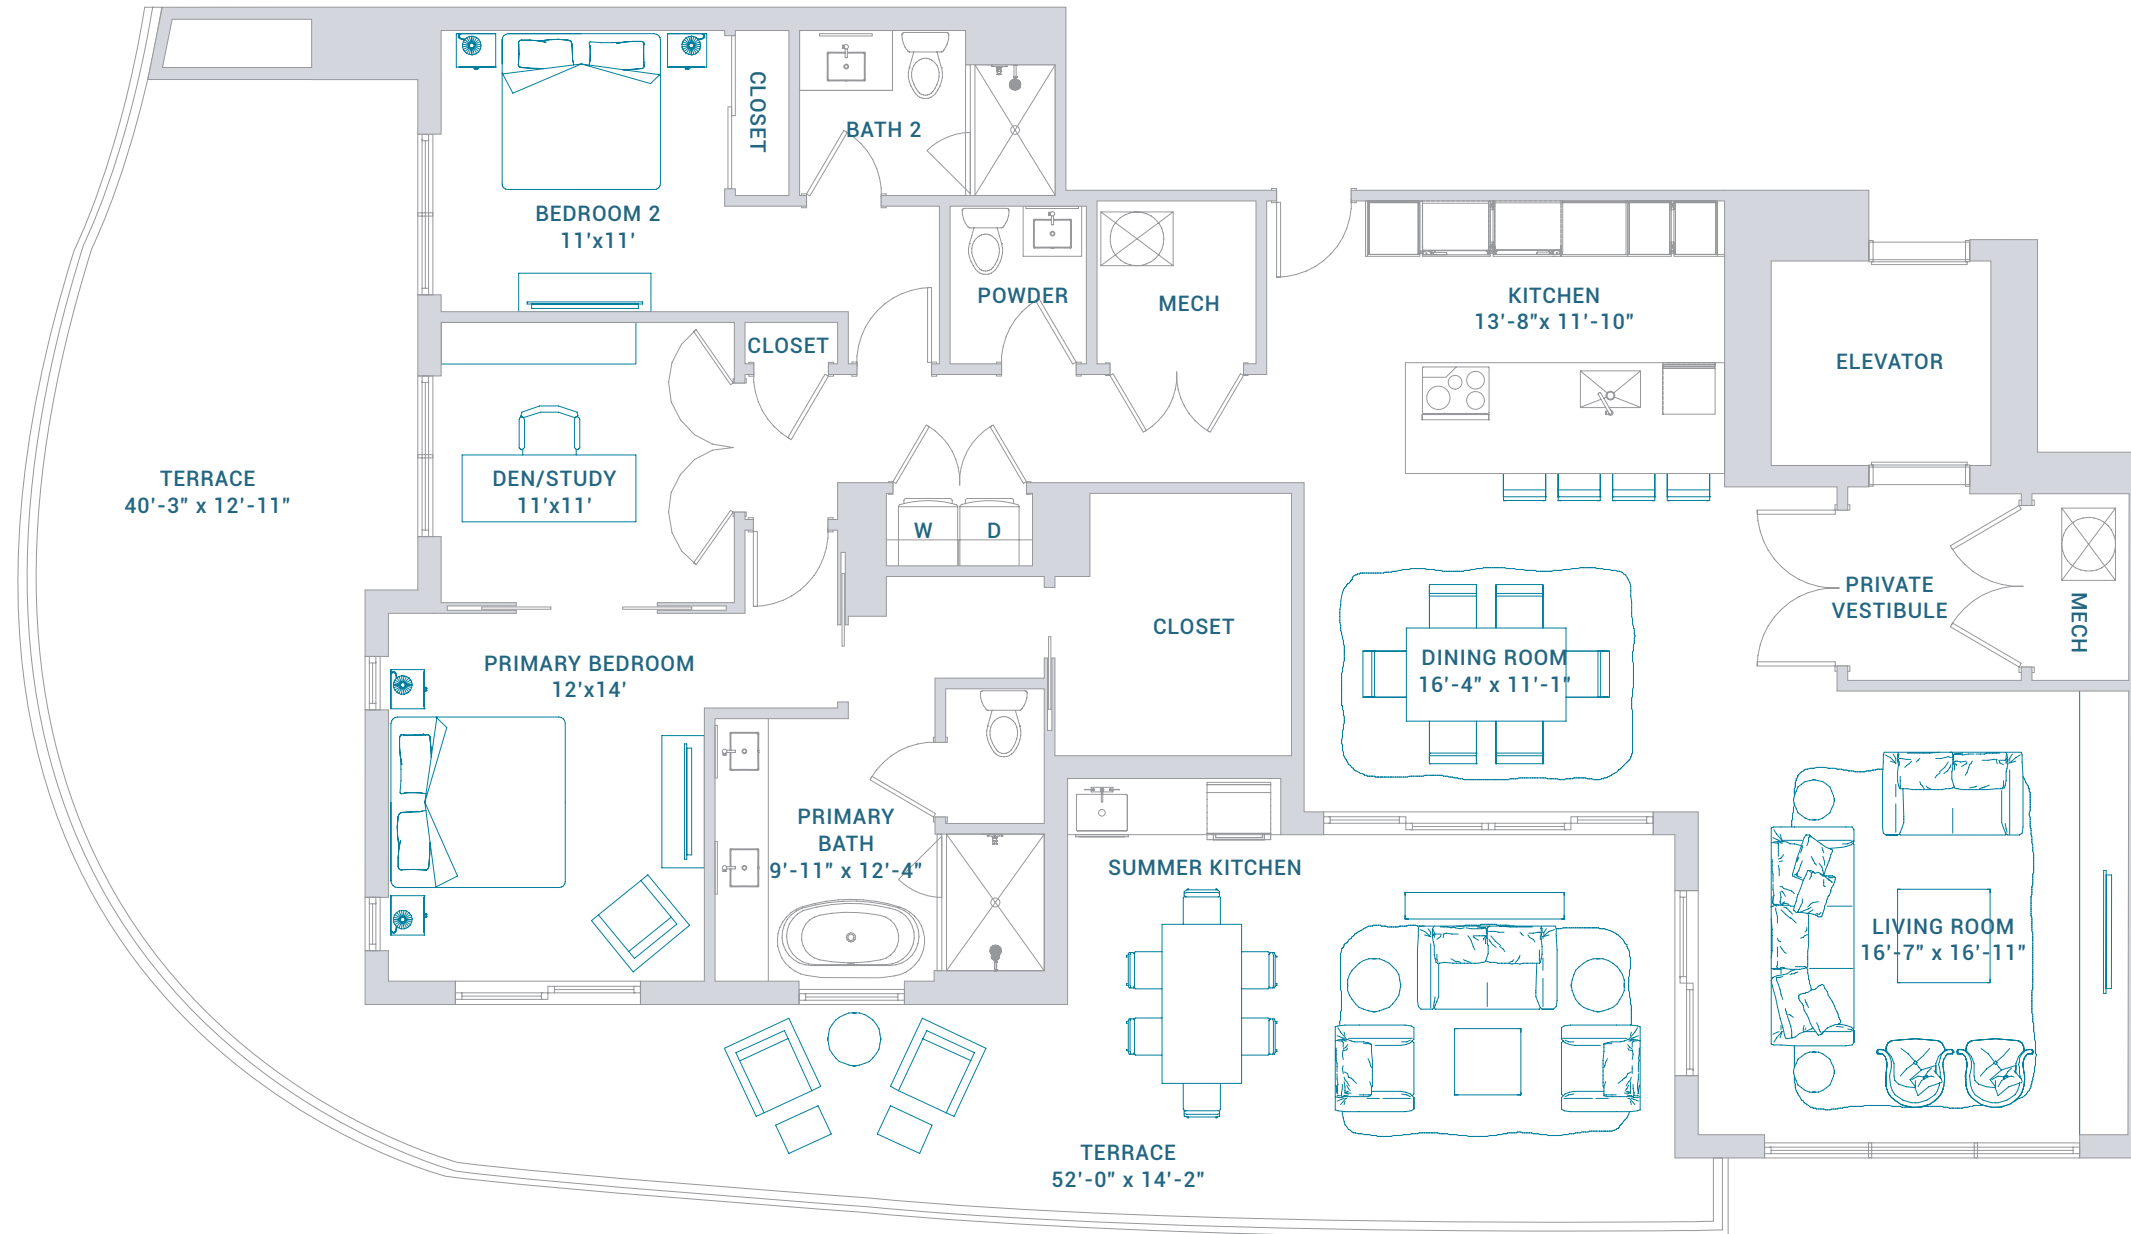

RESIDENCE A

Floors 7 - 18

3 BEDROOMS | 3.5 BATHROOMS

INTERIOR	1,778 SQ FT	165 SQ M
EXTERIOR	556 SQ FT	52 SQ M
TOTAL	2,334 SQ FT	217 SQ M

Intracoastal & Private Dock

RESIDENCE B

Floors 7 - 18

3 BEDROOMS | 3.5 BATHROOMS

INTERIOR	1,866 SQ FT	173 SQ M
TERRACE	556 SQ FT	52 SQ M
TOTAL	2,422 SQ FT	225 SQ M

Intracoastal & Private Dock

RESIDENCE C

Floor 7

2 BEDROOMS + DEN | 2.5 BATHROOMS

INTERIOR	1,799 SQ FT	167 SQ M
TERRACE	954 SQ FT	89 SQ M
TOTAL	2,753 SQ FT	256 SQ M

INTERIOR	1,786 SQ FT	166 SQ M
TERRACE	578 SQ FT	54 SQ M
TOTAL	2,374 SQ FT	221 SQ M

Intracoastal & Private Dock

RESIDENCE LPH-A

Floor 19

3 BEDROOMS + DEN | 3.5 BATHROOMS

INTERIOR	2,770 SQ FT	257 SQ M
TERRACE	1,928 SQ FT	179 SQ M
TOTAL	4,698 SQ FT	436 SQ M

Intracoastal & Private Dock

RESIDENCE LPH-A

Floors 20 - 21

3 BEDROOMS + DEN | 3.5 BATHROOMS

INTERIOR	2,770 SQ FT	257 SQ M
TERRACE	1,065 SQ FT	99 SQ M
TOTAL	3,835 SQ FT	356 SQ M

Intracoastal & Private Dock

RESIDENCE LPH-B