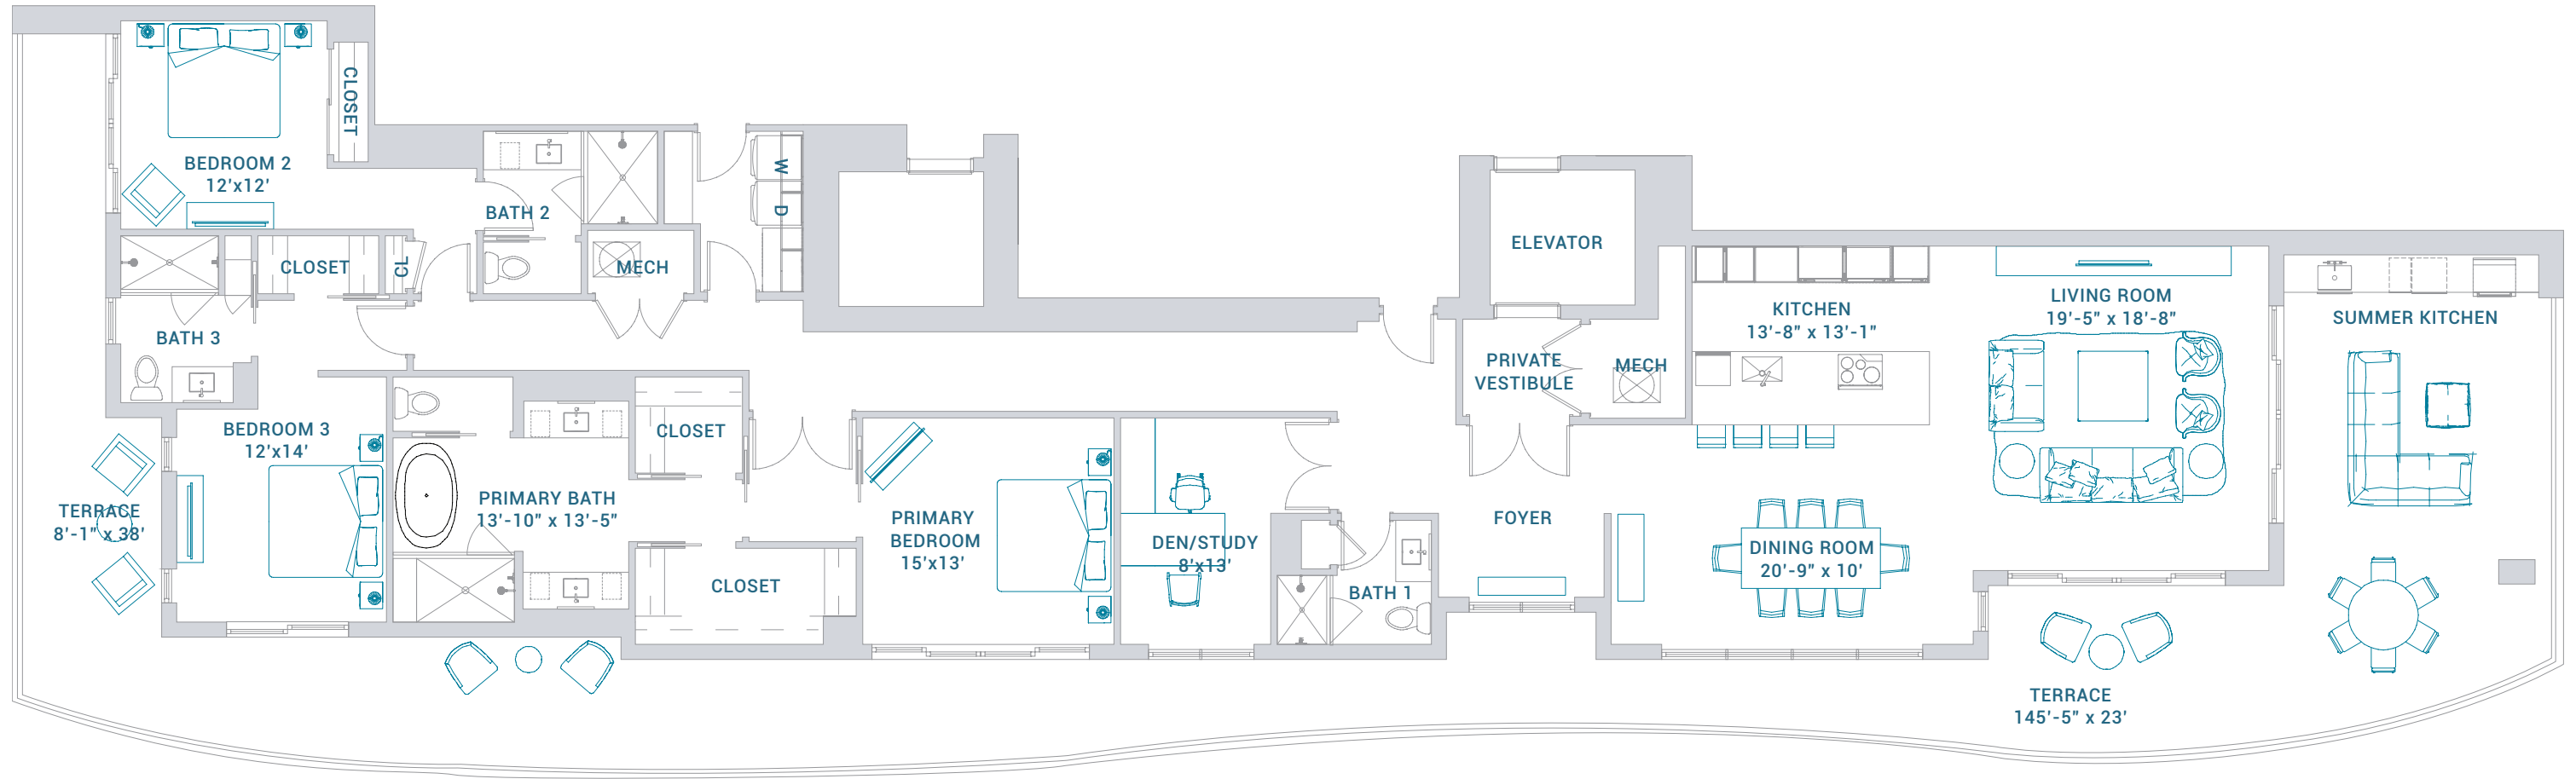

Intracoastal & Private Dock

RESIDENCE LPH-A

Floors 20 - 21

3 BEDROOMS + DEN | 3.5 BATHROOMS

INTERIOR	2,770 SQ FT	257 SQ M
TERRACE	1,065 SQ FT	99 SQ M
TOTAL	3,835 SQ FT	356 SQ M

Intracoastal & Private Dock

RESIDENCE LPH-B

Floor 19

3 BEDROOMS + DEN | 4 BATHROOMS

INTERIOR	2,755 SQ FT	256 SQ M
TERRACE	2,140 SQ FT	199 SQ M
TOTAL	4,895 SQ FT	455 SQ M

Intracoastal & Private Dock

RESIDENCE LPH-B

Floors 20 - 21

3 BEDROOMS + DEN | 4 BATHROOMS

INTERIOR	2,755 SQ FT	256 SQ M
TERRACE	1,500 SQ FT	139 SQ M
TOTAL	4,255 SQ FT	395 SQ M

Intracoastal & Private Dock

Townhouse B

Floors 1-2

4 BEDROOMS | 4.5 BATHROOMS

INTERIOR	3,170 SQ FT	295 SQ M
TERRACE	872 SQ FT	81 SQ M
TOTAL	4,042 SQ FT	376 SQ M

Intracoastal & Marina

Townhouse C

Floors 3-5

4 BEDROOMS | 5 BATHROOMS | 2 POWDER ROOMS
 ROOFTOP ENTERTAINMENT TERRACE | PLUNGE POOL

INTERIOR	4,471 SQ FT	415 SQ M
TERRACE	1,833 SQ FT	170 SQ M
TOTAL	6,304 SQ FT	585 SQ M