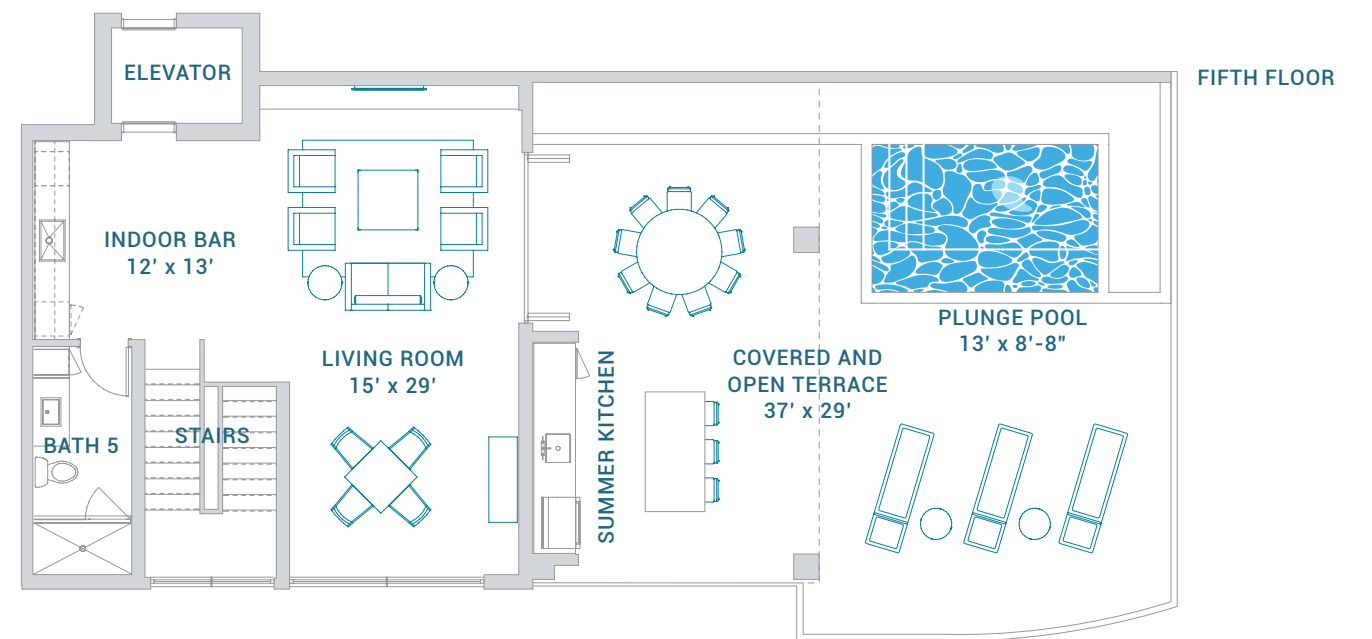

Intracoastal & Private Dock

RESIDENCE LPH-A

Floors 20 - 21

3 BEDROOMS + DEN | 3.5 BATHROOMS

INTERIOR	2,770 SQ FT	257 SQ M
TERRACE	1,065 SQ FT	99 SQ M
TOTAL	3,835 SQ FT	356 SQ M

Intracoastal & Private Dock

RESIDENCE LPH-B

Floor 19

3 BEDROOMS + DEN | 4 BATHROOMS

INTERIOR	2,755 SQ FT	256 SQ M
TERRACE	2,140 SQ FT	199 SQ M
TOTAL	4,895 SQ FT	455 SQ M

Intracoastal & Private Dock

RESIDENCE LPH-B

Floors 20 - 21

3 BEDROOMS + DEN | 4 BATHROOMS

INTERIOR	2,755 SQ FT	256 SQ M
TERRACE	1,500 SQ FT	139 SQ M
TOTAL	4,255 SQ FT	395 SQ M

Intracoastal & Private Dock

Townhouse B

Floors 1-2

4 BEDROOMS | 4.5 BATHROOMS

INTERIOR	3,170 SQ FT	295 SQ M
TERRACE	872 SQ FT	81 SQ M
TOTAL	4,042 SQ FT	376 SQ M

Intracoastal & Marina

Townhouse C

Floors 3-5

4 BEDROOMS | 5 BATHROOMS | 2 POWDER ROOMS
 ROOFTOP ENTERTAINMENT TERRACE | PLUNGE POOL

INTERIOR	4,471 SQ FT	415 SQ M
TERRACE	1,833 SQ FT	170 SQ M
TOTAL	6,304 SQ FT	585 SQ M