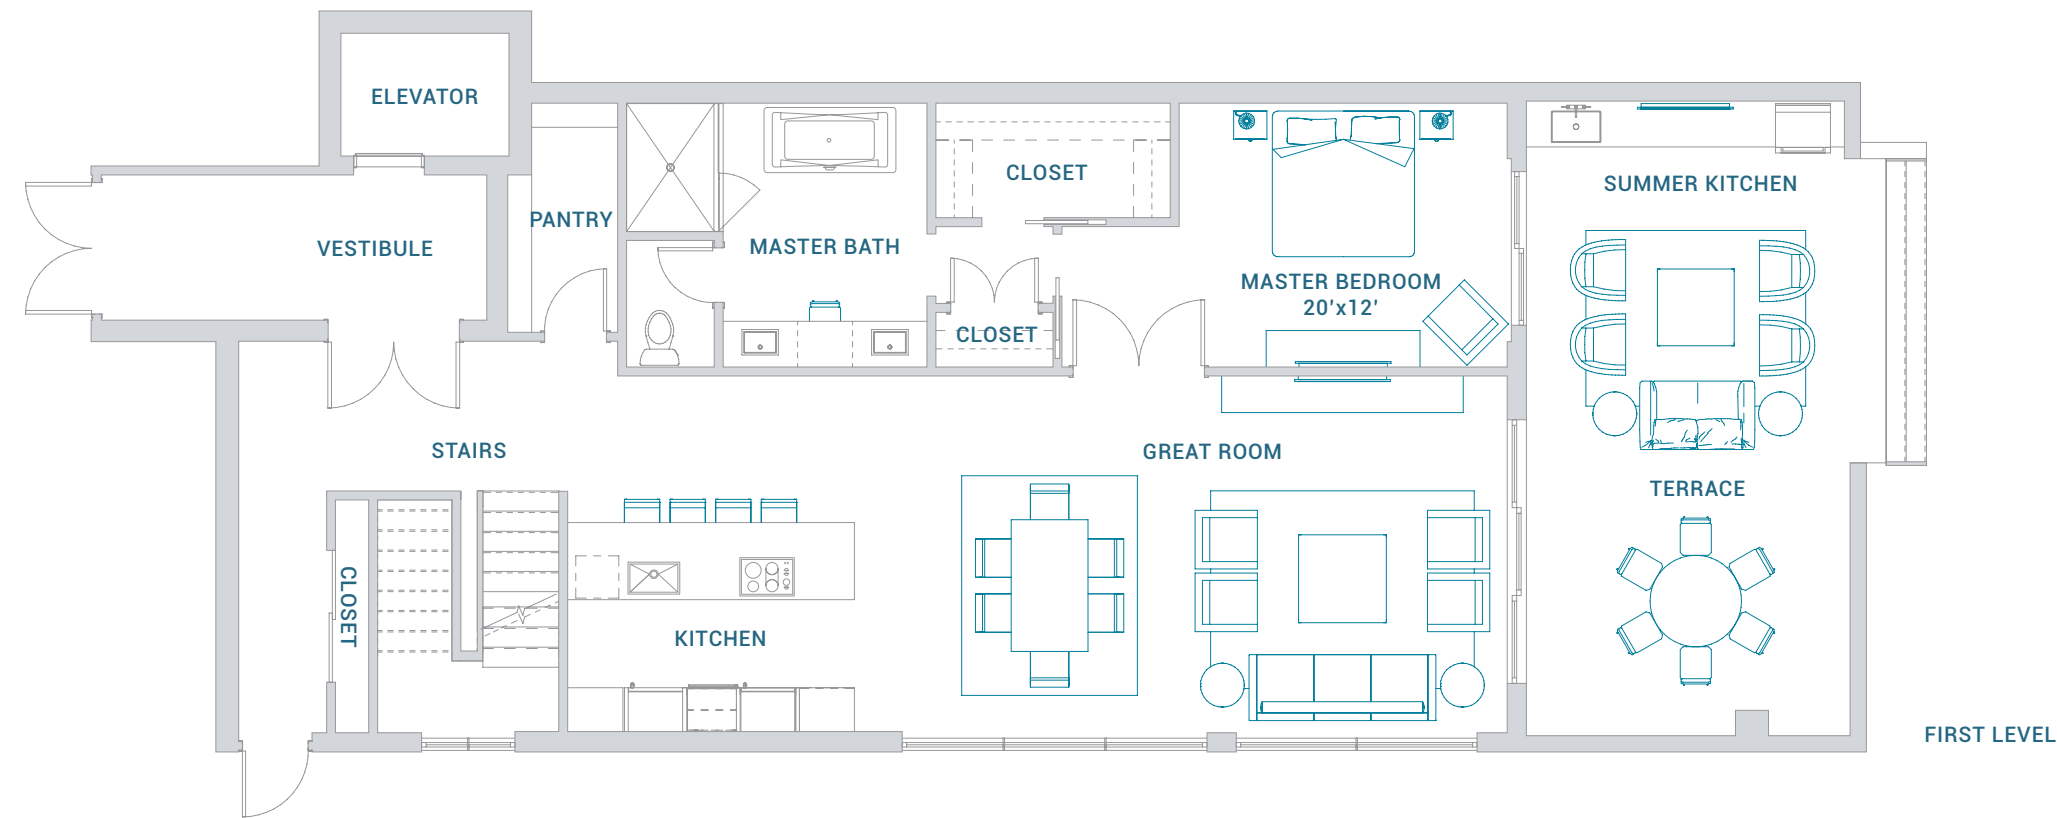

Intracoastal & Private Dock

RESIDENCE LPH-A

Floors 20 - 21

3 BEDROOMS + DEN | 3.5 BATHROOMS

INTERIOR	2,770 SQ FT	257 SQ M
TERRACE	1,065 SQ FT	99 SQ M
TOTAL	3,835 SQ FT	356 SQ M

Intracoastal & Private Dock

RESIDENCE LPH-B

Floor 19

3 BEDROOMS + DEN | 4 BATHROOMS

INTERIOR	2,755 SQ FT	256 SQ M
TERRACE	2,140 SQ FT	199 SQ M
TOTAL	4,895 SQ FT	455 SQ M

Intracoastal & Private Dock

RESIDENCE LPH-B

Floors 20 - 21

3 BEDROOMS + DEN | 4 BATHROOMS

INTERIOR	2,755 SQ FT	256 SQ M
TERRACE	1,500 SQ FT	139 SQ M
TOTAL	4,255 SQ FT	395 SQ M

Intracoastal & Private Dock

Townhouse B

Floors 1-2

4 BEDROOMS | 4.5 BATHROOMS

INTERIOR	3,170 SQ FT	295 SQ M
TERRACE	872 SQ FT	81 SQ M
TOTAL	4,042 SQ FT	376 SQ M

Intracoastal & Marina

Townhouse C

Floors 3-5

4 BEDROOMS | 5 BATHROOMS | 2 POWDER ROOMS
 ROOFTOP ENTERTAINMENT TERRACE | PLUNGE POOL

INTERIOR	4,471 SQ FT	415 SQ M
TERRACE	1,833 SQ FT	170 SQ M
TOTAL	6,304 SQ FT	585 SQ M