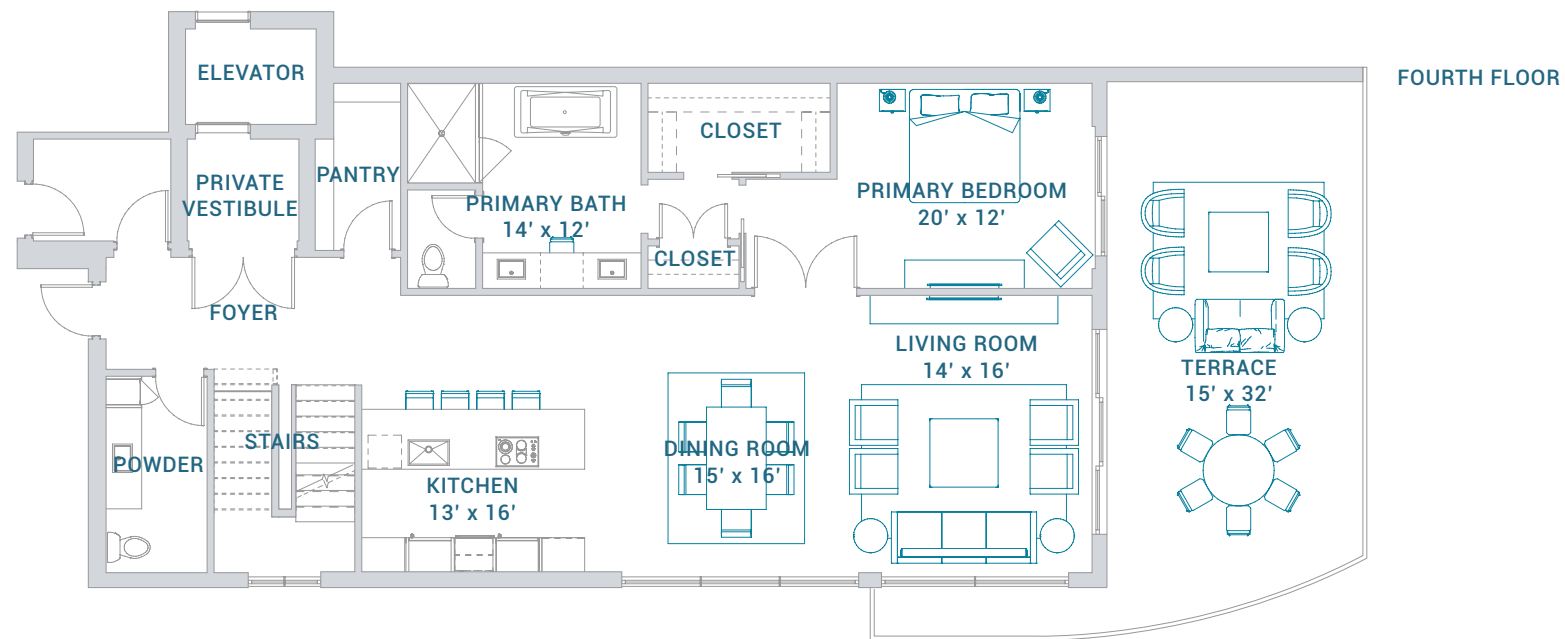

Intracoastal & Private Dock

RESIDENCE LPH-A

Floors 20 - 21

3 BEDROOMS + DEN | 3.5 BATHROOMS

INTERIOR	2,770 SQ FT	257 SQ M
TERRACE	1,065 SQ FT	99 SQ M
TOTAL	3,835 SQ FT	356 SQ M

Intracoastal & Private Dock

RESIDENCE LPH-B

Floor 19

3 BEDROOMS + DEN | 4 BATHROOMS

INTERIOR	2,755 SQ FT	256 SQ M
TERRACE	2,140 SQ FT	199 SQ M
TOTAL	4,895 SQ FT	455 SQ M

Intracoastal & Private Dock

RESIDENCE LPH-B

Floors 20 - 21

3 BEDROOMS + DEN | 4 BATHROOMS

INTERIOR	2,755 SQ FT	256 SQ M
TERRACE	1,500 SQ FT	139 SQ M
TOTAL	4,255 SQ FT	395 SQ M

Intracoastal & Private Dock

Townhouse B

Floors 1-2

4 BEDROOMS | 4.5 BATHROOMS

INTERIOR	3,170 SQ FT	295 SQ M
TERRACE	872 SQ FT	81 SQ M
TOTAL	4,042 SQ FT	376 SQ M

Intracoastal & Marina

Townhouse C

Floors 3-5

4 BEDROOMS | 5 BATHROOMS | 2 POWDER ROOMS
 ROOFTOP ENTERTAINMENT TERRACE | PLUNGE POOL

INTERIOR	4,471 SQ FT	415 SQ M
TERRACE	1,833 SQ FT	170 SQ M
TOTAL	6,304 SQ FT	585 SQ M