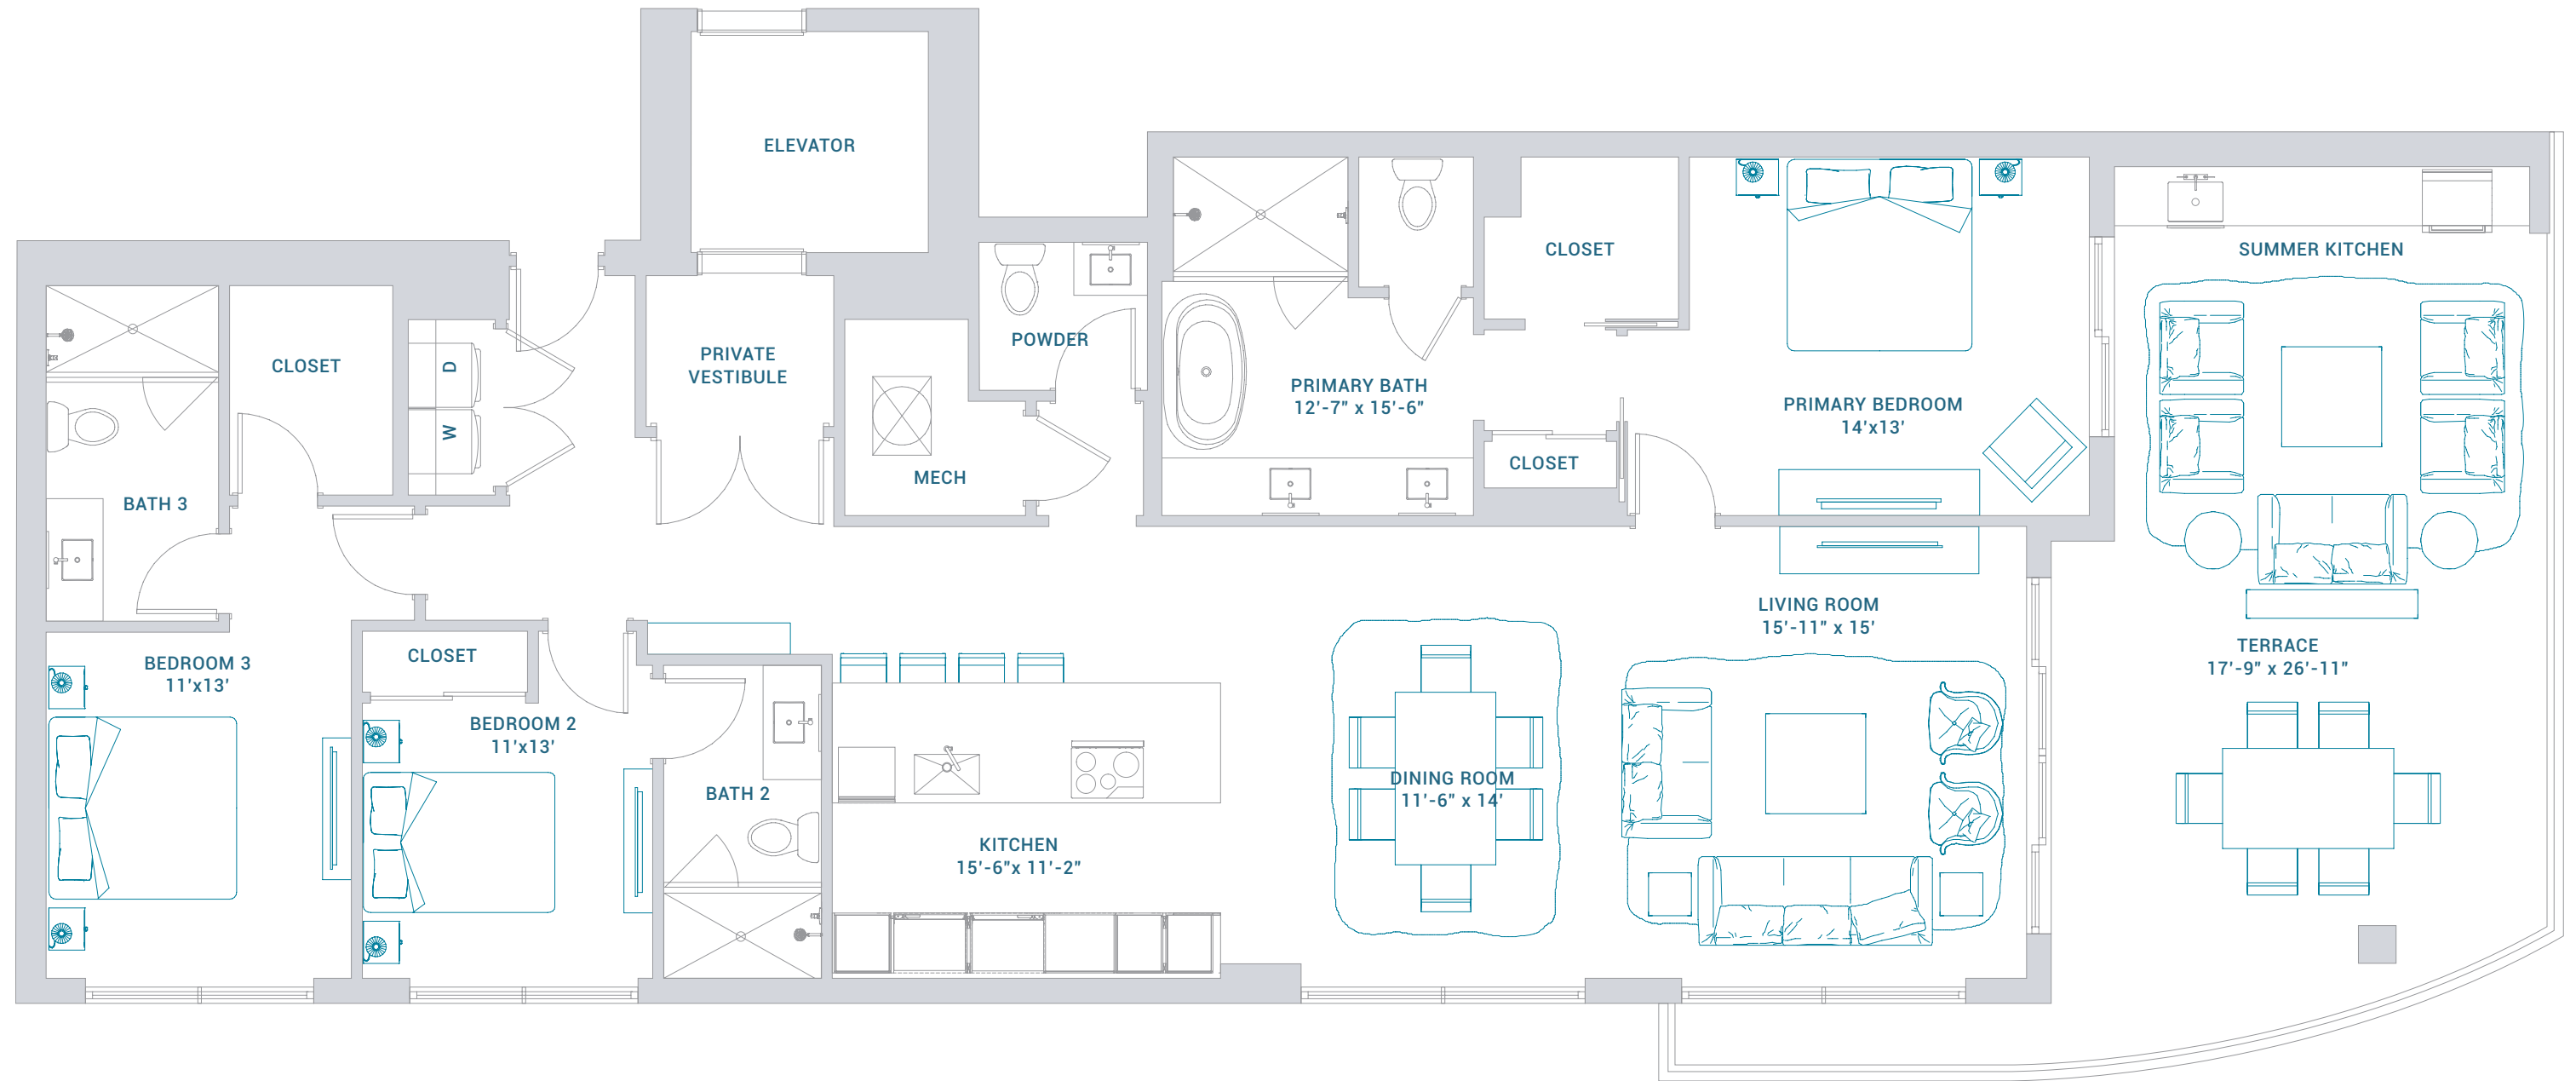

RESIDENCE A

Floors 7 - 18

3 BEDROOMS | 3.5 BATHROOMS

INTERIOR	1,778 SQ FT	165 SQ M
EXTERIOR	556 SQ FT	52 SQ M
TOTAL	2,334 SQ FT	217 SQ M

Intracoastal & Private Dock

RESIDENCE B

Floors 7 - 18

3 BEDROOMS | 3.5 BATHROOMS

INTERIOR	1,866 SQ FT	173 SQ M
TERRACE	556 SQ FT	52 SQ M
TOTAL	2,422 SQ FT	225 SQ M

Intracoastal & Private Dock

RESIDENCE C

Floor 7

2 BEDROOMS + DEN | 2.5 BATHROOMS

INTERIOR	1,799 SQ FT	167 SQ M
TERRACE	954 SQ FT	89 SQ M
TOTAL	2,753 SQ FT	256 SQ M

INTERIOR	1,786 SQ FT	166 SQ M
TERRACE	578 SQ FT	54 SQ M
TOTAL	2,374 SQ FT	221 SQ M

Intracoastal & Private Dock

RESIDENCE LPH-A

Floor 19

3 BEDROOMS + DEN | 3.5 BATHROOMS

INTERIOR	2,770 SQ FT	257 SQ M
TERRACE	1,928 SQ FT	179 SQ M
TOTAL	4,698 SQ FT	436 SQ M

Intracoastal & Private Dock

RESIDENCE LPH-A

Floors 20 - 21

3 BEDROOMS + DEN | 3.5 BATHROOMS

INTERIOR	2,770 SQ FT	257 SQ M
TERRACE	1,065 SQ FT	99 SQ M
TOTAL	3,835 SQ FT	356 SQ M

Intracoastal & Private Dock

RESIDENCE LPH-B