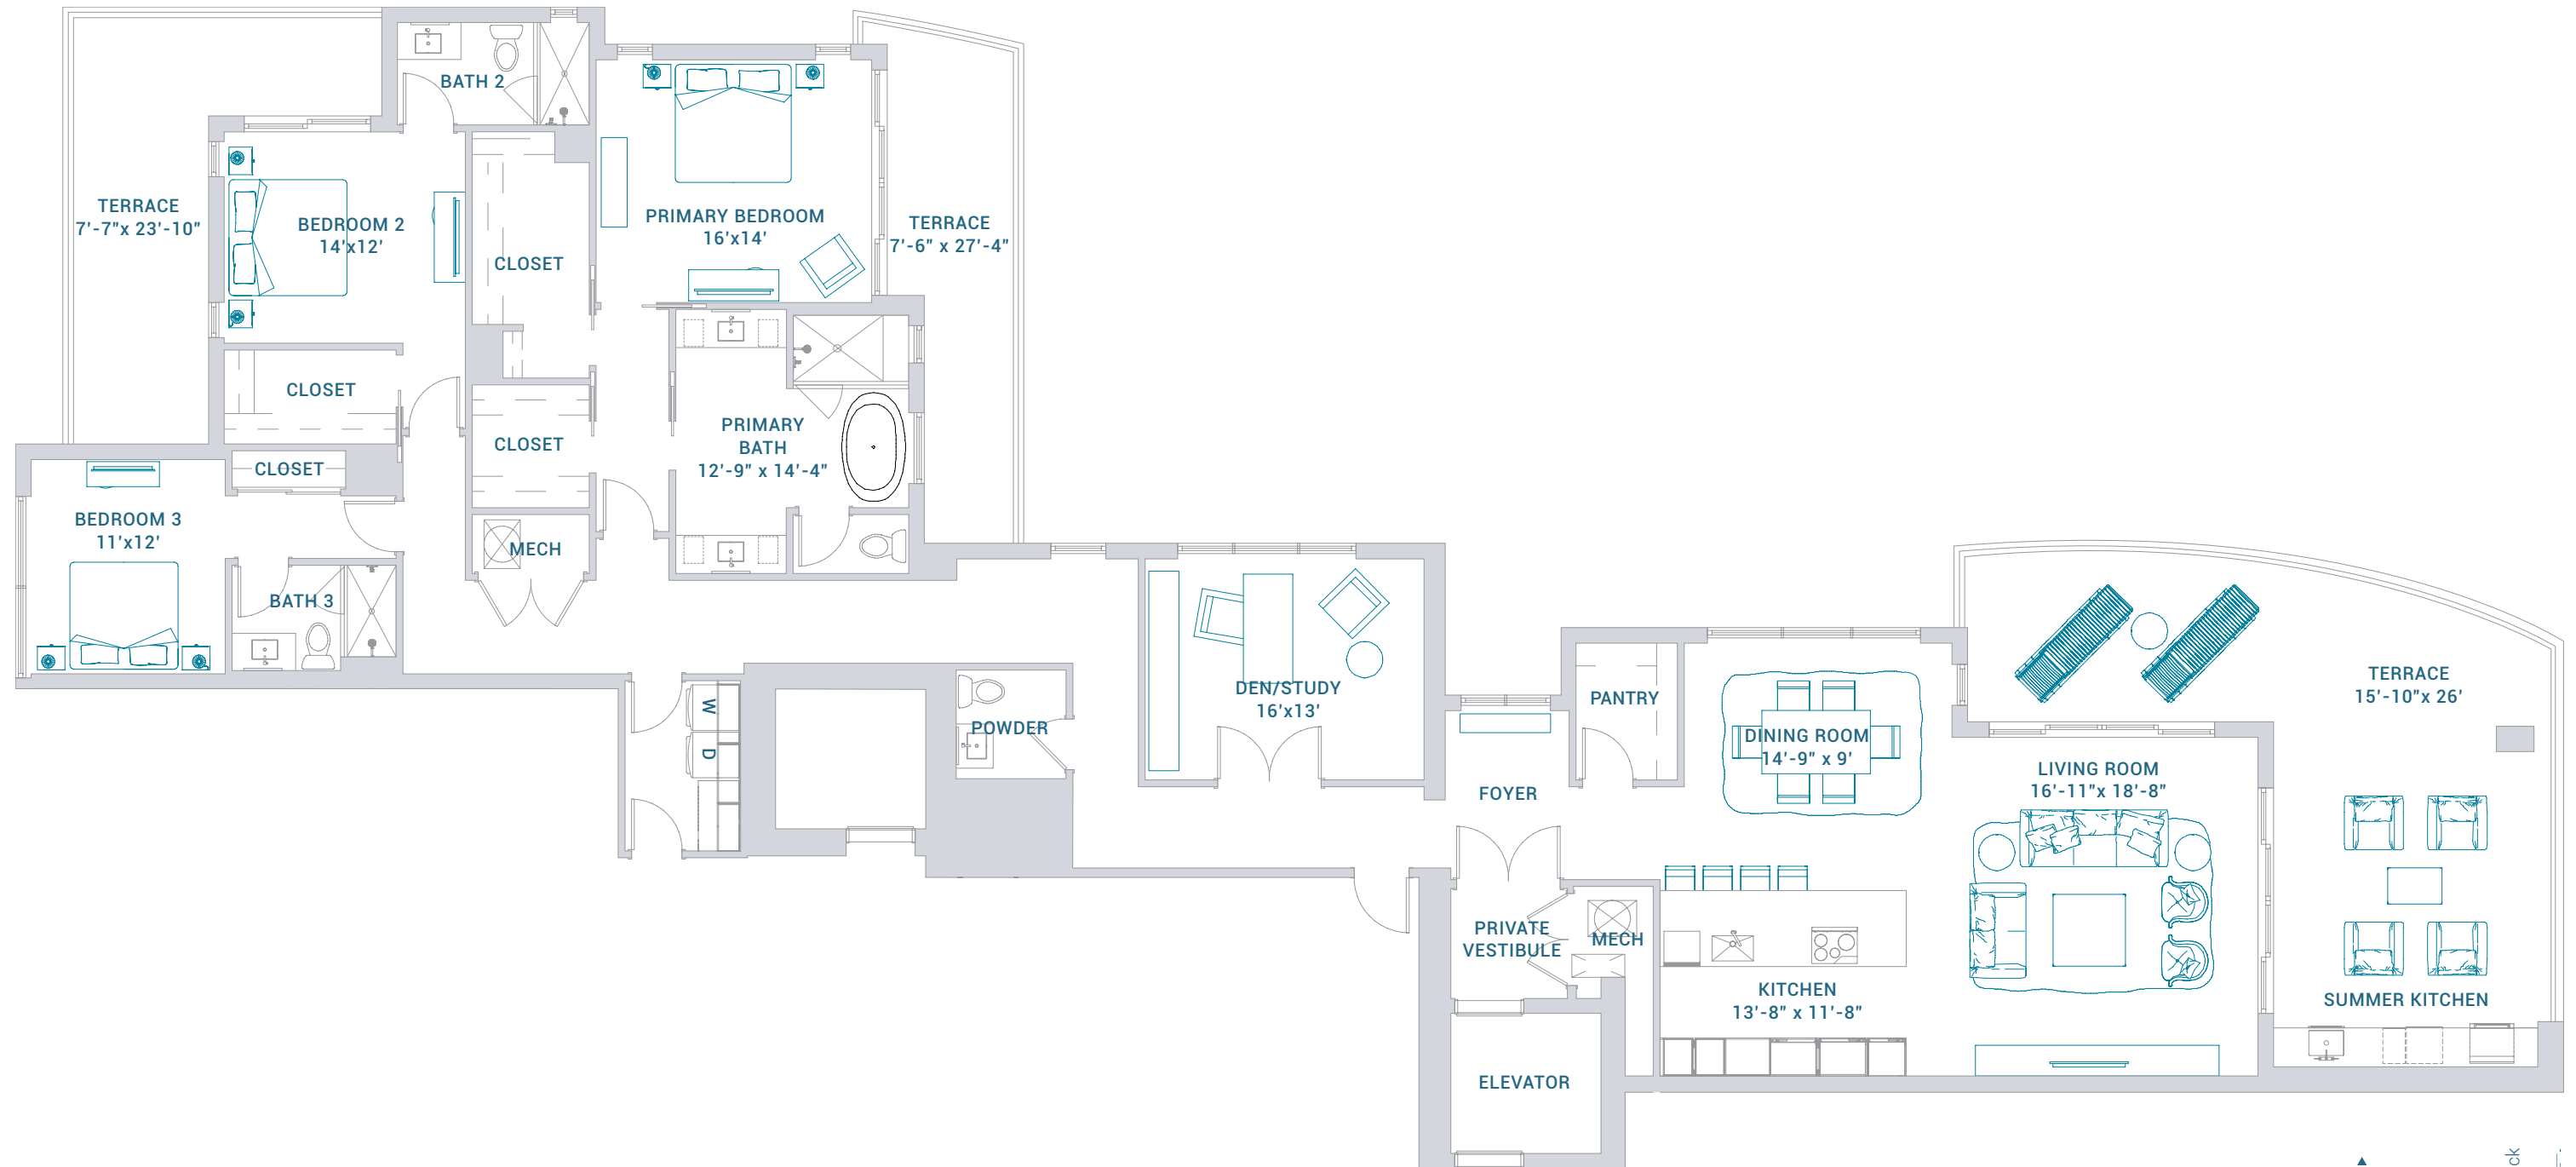

INTERIOR	1,786 SQ FT	166 SQ M
TERRACE	578 SQ FT	54 SQ M
TOTAL	2,374 SQ FT	221 SQ M

Intracoastal & Private Dock

RESIDENCE LPH-A

Floor 19

3 BEDROOMS + DEN | 3.5 BATHROOMS

INTERIOR	2,770 SQ FT	257 SQ M
TERRACE	1,928 SQ FT	179 SQ M
TOTAL	4,698 SQ FT	436 SQ M

Intracoastal & Private Dock

RESIDENCE LPH-A

Floors 20 - 21

3 BEDROOMS + DEN | 3.5 BATHROOMS

INTERIOR	2,770 SQ FT	257 SQ M
TERRACE	1,065 SQ FT	99 SQ M
TOTAL	3,835 SQ FT	356 SQ M

Intracoastal & Private Dock

RESIDENCE LPH-B

Floor 19

3 BEDROOMS + DEN | 4 BATHROOMS

INTERIOR	2,755 SQ FT	256 SQ M
TERRACE	2,140 SQ FT	199 SQ M
TOTAL	4,895 SQ FT	455 SQ M

Intracoastal & Private Dock

RESIDENCE LPH-B

Floors 20 - 21

3 BEDROOMS + DEN | 4 BATHROOMS

INTERIOR	2,755 SQ FT	256 SQ M
TERRACE	1,500 SQ FT	139 SQ M
TOTAL	4,255 SQ FT	395 SQ M

Intracoastal & Private Dock

Townhouse B

Floors 1-2

4 BEDROOMS | 4.5 BATHROOMS

INTERIOR	3,170 SQ FT	295 SQ M
TERRACE	872 SQ FT	81 SQ M
TOTAL	4,042 SQ FT	376 SQ M