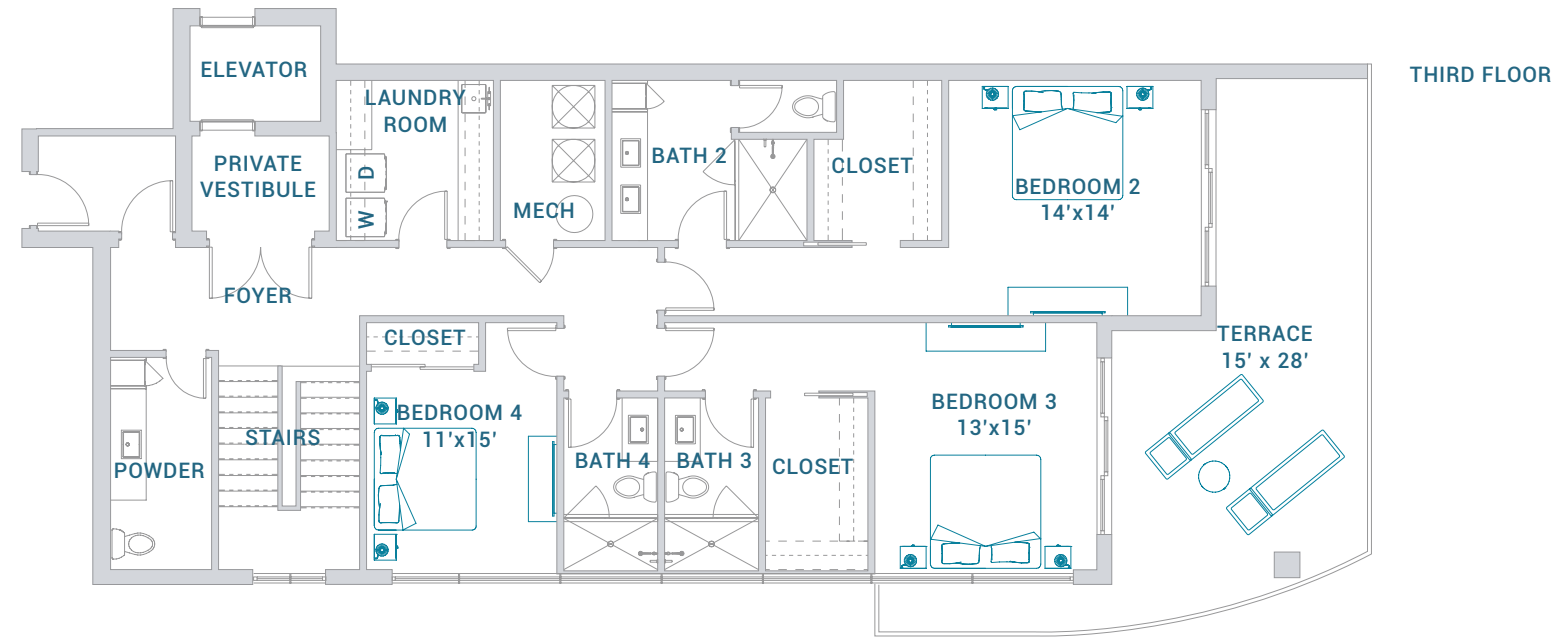

Intracoastal & Private Dock

RESIDENCE LPH-A

Floors 20 - 21

3 BEDROOMS + DEN | 3.5 BATHROOMS

INTERIOR	2,770 SQ FT	257 SQ M
TERRACE	1,065 SQ FT	99 SQ M
TOTAL	3,835 SQ FT	356 SQ M

Intracoastal & Private Dock

RESIDENCE LPH-B

Floor 19

3 BEDROOMS + DEN | 4 BATHROOMS

INTERIOR	2,755 SQ FT	256 SQ M
TERRACE	2,140 SQ FT	199 SQ M
TOTAL	4,895 SQ FT	455 SQ M

Intracoastal & Private Dock

RESIDENCE LPH-B

Floors 20 - 21

3 BEDROOMS + DEN | 4 BATHROOMS

INTERIOR	2,755 SQ FT	256 SQ M
TERRACE	1,500 SQ FT	139 SQ M
TOTAL	4,255 SQ FT	395 SQ M

Intracoastal & Private Dock

Townhouse B

Floors 1-2

4 BEDROOMS | 4.5 BATHROOMS

INTERIOR	3,170 SQ FT	295 SQ M
TERRACE	872 SQ FT	81 SQ M
TOTAL	4,042 SQ FT	376 SQ M

Intracoastal & Marina

Townhouse C

Floors 3-5

4 BEDROOMS | 5 BATHROOMS | 2 POWDER ROOMS
 ROOFTOP ENTERTAINMENT TERRACE | PLUNGE POOL

INTERIOR	4,471 SQ FT	415 SQ M
TERRACE	1,833 SQ FT	170 SQ M
TOTAL	6,304 SQ FT	585 SQ M